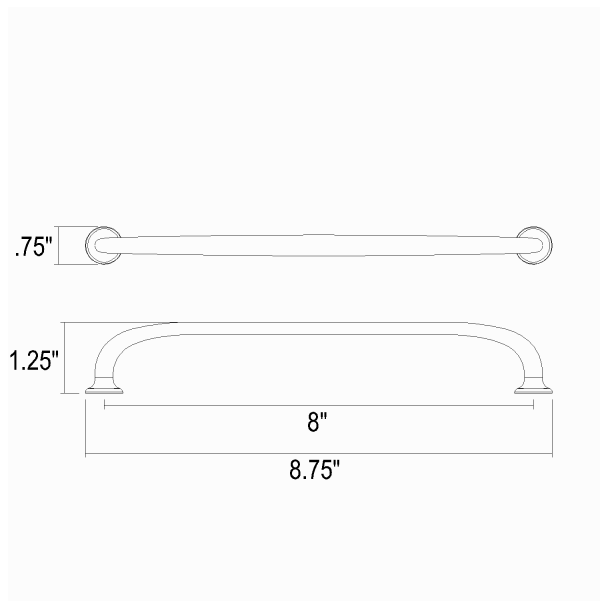

SOMERSET

SH122927-ORB

Mid-century inspired, the simplicity of our Somerset collection pairs well in both eclectic and more traditional spaces. An iconic style created to accompany our heritage lighting collection, this refined hardware family brings a quiet elegance to your space.

FINISHES

Oil Rubbed Bronze

DIMENSIONS / SPECS

Height: 0.75"

Width/Diameter: 8.75"

Product Weight: 2lb

Extension: 1.5"

Center-to-Center: 8"

Pull Length: 8.75"

SHIPPING

Carton 1: 3" x 11" x 1"

Carton 1 Weight: 2lb

Shipping Method: Ground

Country of Origin:

SCHOOLHOUSE