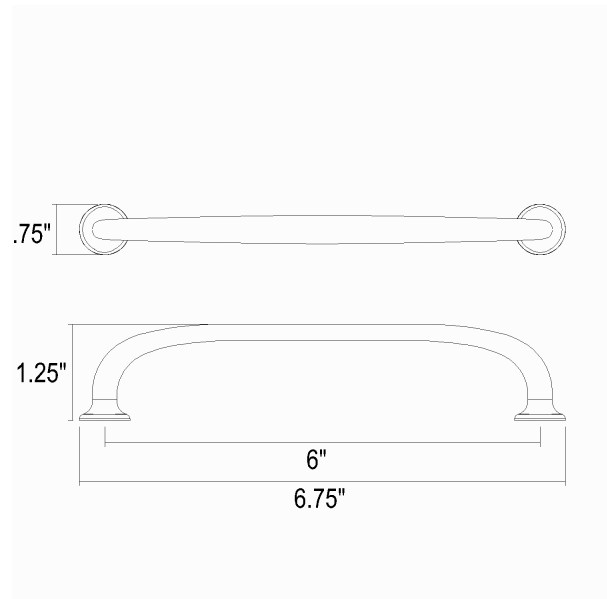

SOMERSET

SH122921-TB

Mid-century inspired, the simplicity of our Somerset collection pairs well in both eclectic and more traditional spaces. An iconic style created to accompany our heritage lighting collection, this refined hardware family brings a quiet elegance to your space.

FINISHES

True Black

DIMENSIONS / SPECS

Height: 0.75"

Width/Diameter: 6.75"

Product Weight: 1lb

Extension: 1.5"

Center-to-Center: 6"

Pull Length: 6.75"

SHIPPING

Carton 1: 7" x 1" x 2"

Carton 1 Weight: 1lb

Shipping Method: Ground

Country of Origin:

SCHOOLHOUSE