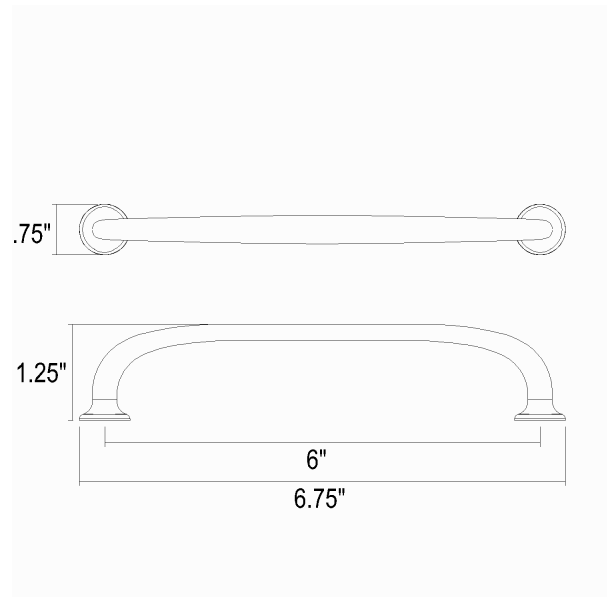

SOMERSET

SH122921-SN

Mid-century inspired, the simplicity of our Somerset collection pairs well in both eclectic and more traditional spaces. An iconic style created to accompany our heritage lighting collection, this refined hardware family brings a quiet elegance to your space.

FINISHES

SATIN NICKEL

DIMENSIONS / SPECS

Height: 0.75"

Width/Diameter: 6.75"

Product Weight: 1lb

Extension: 1.5"

Center-to-Center: 6"

Pull Length: 6.75"

SHIPPING

Carton 1: 7" x 1" x 2"

Carton 1 Weight: 1lb

Shipping Method: Ground

Country of Origin:

SCHOOLHOUSE