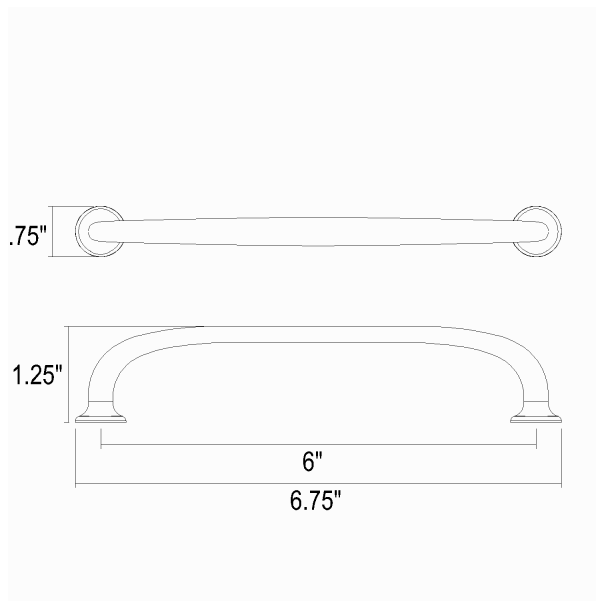

SOMERSET

SH122921-ORB

Mid-century inspired, the simplicity of our Somerset collection pairs well in both eclectic and more traditional spaces. An iconic style created to accompany our heritage lighting collection, this refined hardware family brings a quiet elegance to your space.

FINISHES

Oil Rubbed Bronze

DIMENSIONS / SPECS

Height: 0.75"

Width/Diameter: 6.75"

Product Weight: 1lb

Extension: 1.5"

Center-to-Center: 6"

Pull Length: 6.75"

SHIPPING

Carton 1: 7" x 1" x 2"

Carton 1 Weight: 1lb

Shipping Method: Ground

Country of Origin:

SCHOOLHOUSE