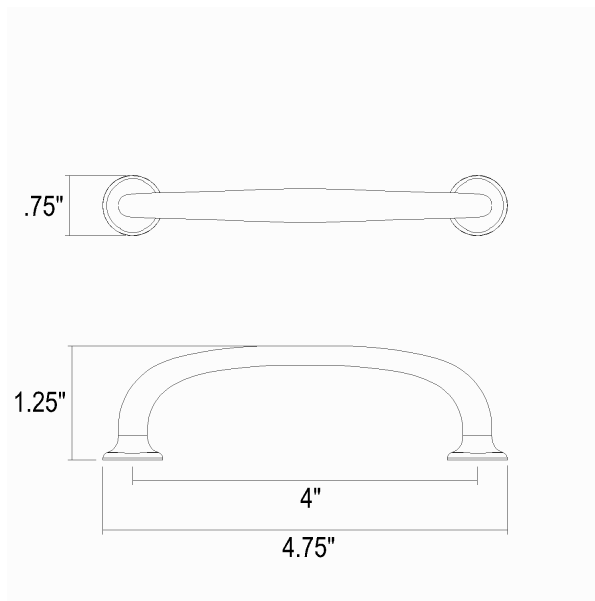

FINISHES

True Black

DIMENSIONS / SPECS

Height: 0.75"

Width/Diameter: 4.75"

Product Weight: 1lb

Extension: 1.5"

Center-to-Center: 4"

Pull Length: 4.75"

SHIPPING

Carton 1: 5" x 1" x 2"

Carton 1 Weight: 1lb

Shipping Method: Ground

Country of Origin:

SCHOOLHOUSE