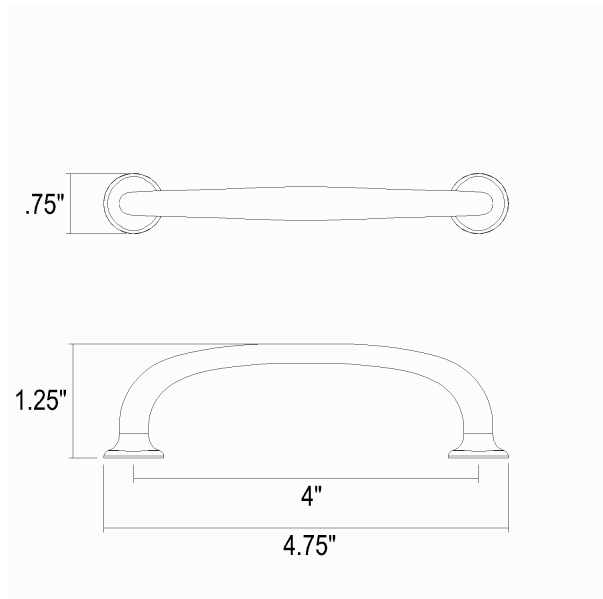

FINISHES

SATIN NICKEL

DIMENSIONS / SPECS

Height: 0.75"

Width/Diameter: 4.75"

Product Weight: 1lb

Extension: 1.5"

Center-to-Center: 4"

Pull Length: 4.75"

SHIPPING

Carton 1: 5" x 1" x 2"

Carton 1 Weight: 1lb

Shipping Method: Ground

Country of Origin:

SCHOOLHOUSE