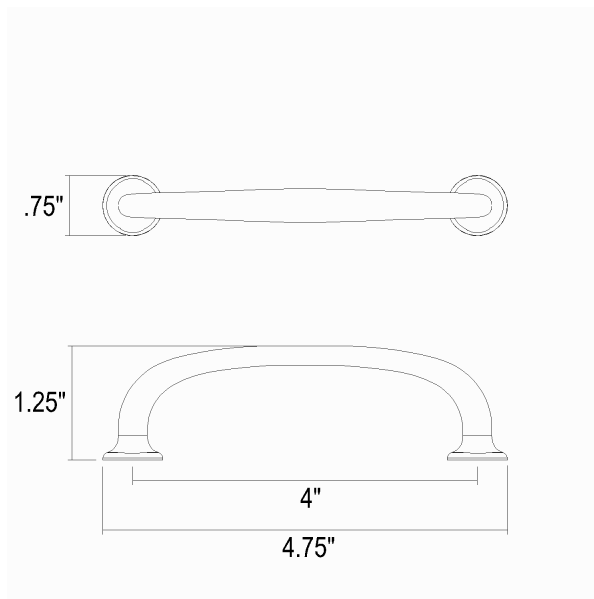

FINISHES

Oil Rubbed Bronze

DIMENSIONS / SPECS

Height: 0.75"

Width/Diameter: 4.75"

Product Weight: 1lb

Extension: 1.5"

Center-to-Center: 4"

Pull Length: 4.75"

SHIPPING

Carton 1: 5" x 1" x 2"

Carton 1 Weight: 1lb

Shipping Method: Ground

Country of Origin:

SCHOOLHOUSE