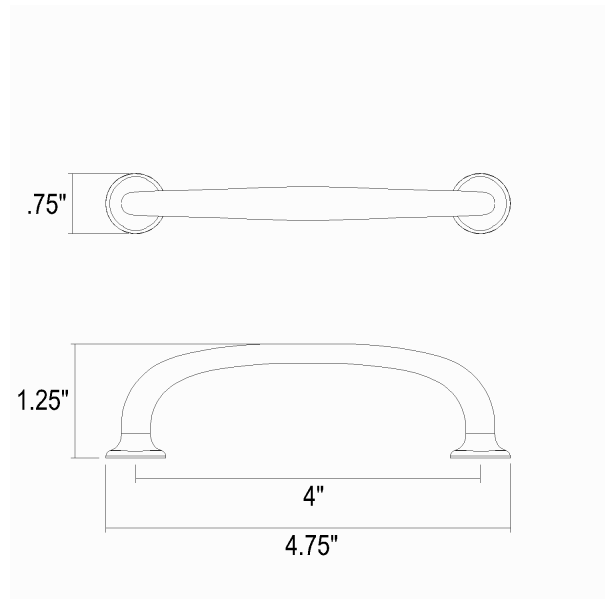

FINISHES

Natural Brass

DIMENSIONS / SPECS

Height: 0.75"

Width/Diameter: 4.75"

Product Weight: 1lb

Extension: 1.5"

Center-to-Center: 4"

Pull Length: 4.75"

SHIPPING

Carton 1: 5" x 1" x 2"

Carton 1 Weight: 1lb

Shipping Method: Ground

Country of Origin:

SCHOOLHOUSE