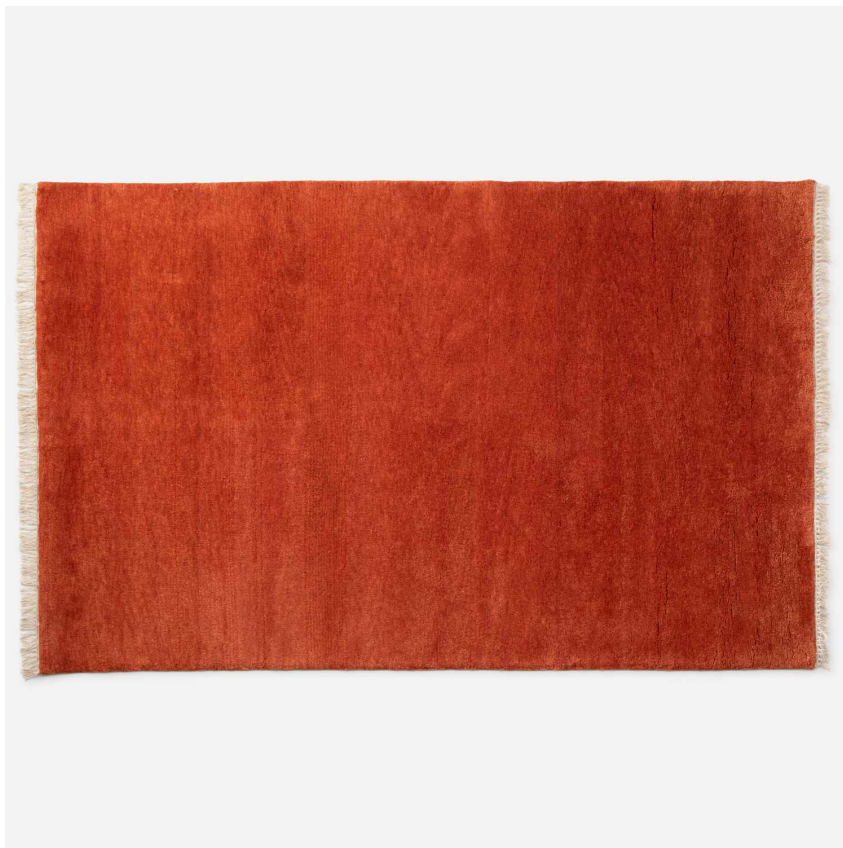

MESA

SH122829-PPA

A well-loved favorite is back. This reissue of the Mesa Wool Rug invites you to settle in and stay awhile, with a hand-loomed wool pile for a cozy look and feel. Lived-in and luxurious, it's a wonderful addition to the living room, dining room, or bedroom.

FINISHES

Paprika

DIMENSIONS / SPECS

Width/Diameter: 96"

Length: 120"

Product Weight: 70lb

Rug Size: 8x10

Rug Construction: Hand-Knotted

Pile Height: 0.75"

SHIPPING

Carton 1: 97" x 12" x 12"

Carton 1 Weight: 80lb

Shipping Method: Truck Only

Country of Origin: IN

SCHOOLHOUSE