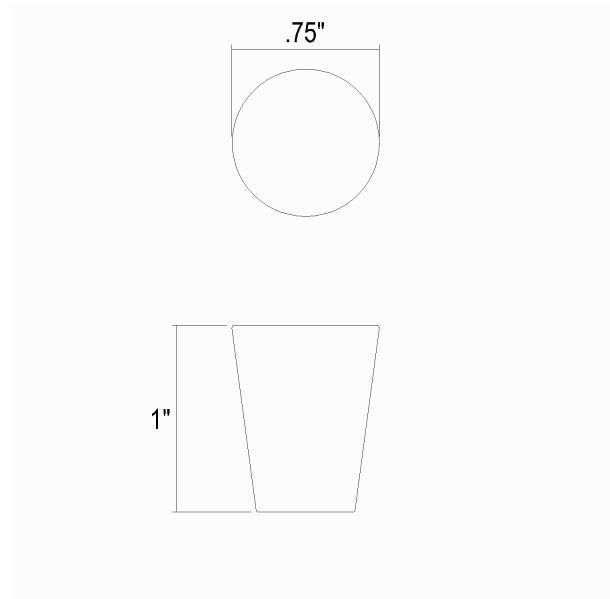

## DIMENSIONS / SPECS

Height: 1"  
Width/Diameter: 0.75"  
Product Weight: 1lb  
Extension: 1"  
Center-to-Center: 1.5"  
Knob Size: 0.75"

## SHIPPING

Carton 1: 2" x 3" x 2"  
Carton 1 Weight: 1lb  
Shipping Method: Ground  
Country of Origin:

SCHOOLHOUSE