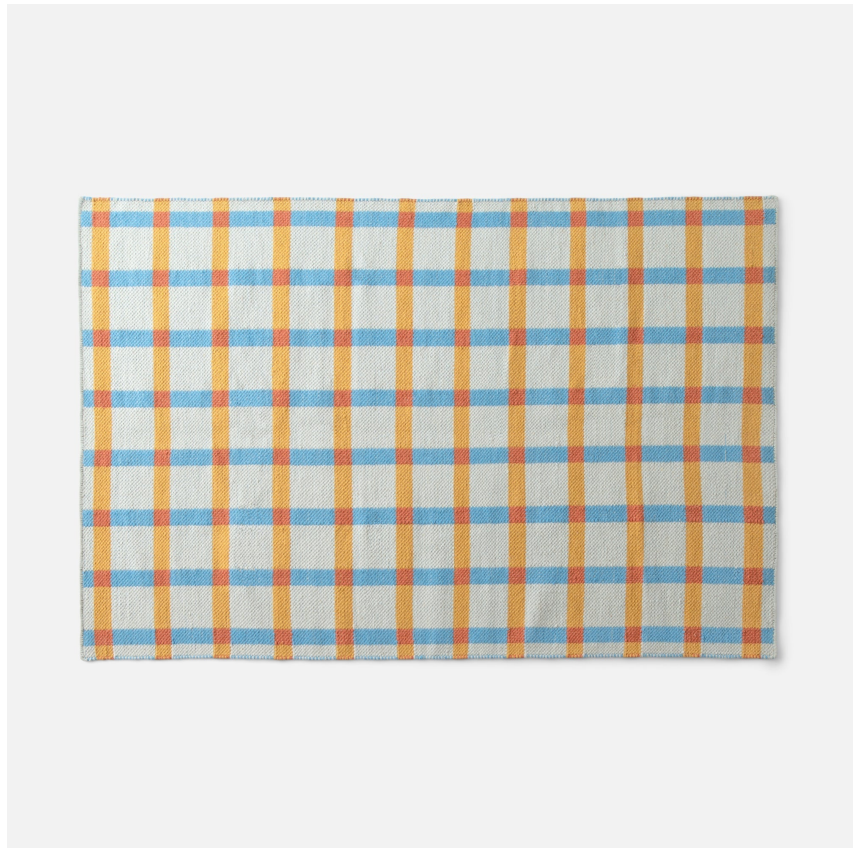

PLAID WOOL

SH119603-LB

The Plaid Wool Rug is an heirloom-quality textile with the design and craftsmanship to last for generations. Each rug is skillfully woven by hand in India using natural-dyed wool yarns. While the high-contrast plaid pattern gives the rug a bold personality, its neutral tones will allow it to age gracefully and blend in to a variety of decors.

FINISHES

Light Blue

DIMENSIONS / SPECS

Height: 0.5"

Width/Diameter: 48"

Length: 72"

Product Weight: 13lb

Rug Size: 4x6

Rug Construction: Flatweave

Pile Height: 0.5"

SHIPPING

Carton 1: 8" x 8" x 74"

Carton 1 Weight: 9lb

Shipping Method: Truck Only

Country of Origin: IN

SCHOOLHOUSE