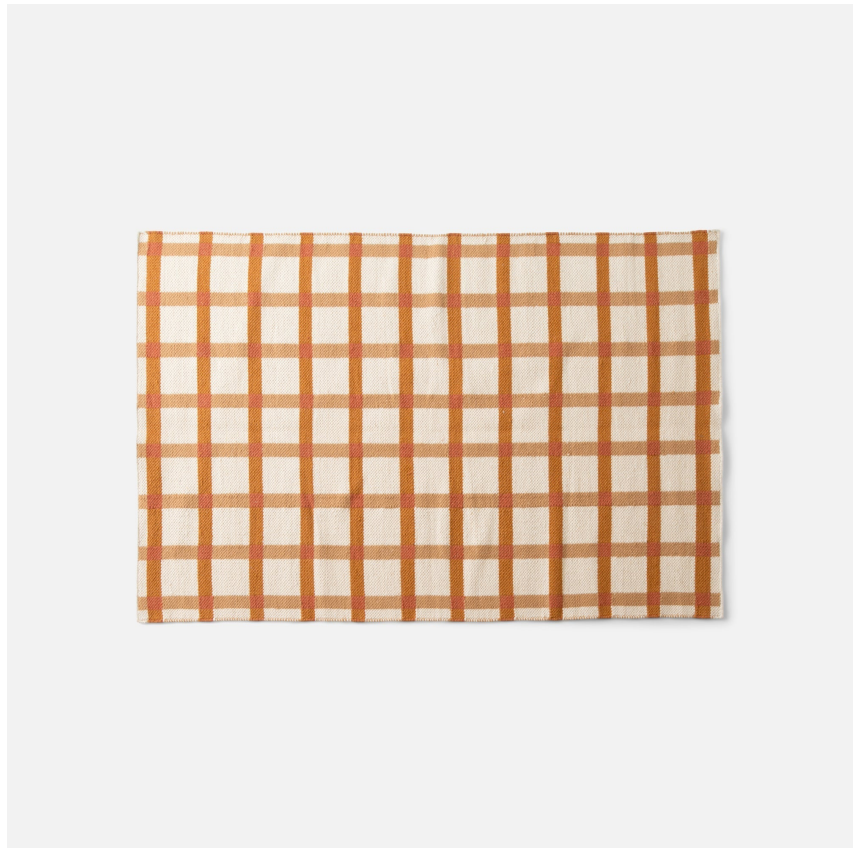

PLAID WOOL

SH119603-BU

The Plaid Wool Rug is an heirloom-quality textile with the design and craftsmanship to last for generations. Each rug is skillfully woven by hand in India using natural-dyed wool yarns. While the high-contrast plaid pattern gives the rug a bold personality, its neutral tones will allow it to age gracefully and blend in to a variety of decors.

FINISHES

Butterscotch

DIMENSIONS / SPECS

Height: 0.5"

Width/Diameter: 48"

Length: 72"

Product Weight: 13lb

Rug Size: 4x6

Rug Construction: Flatweave

Pile Height: 0.5"

SHIPPING

Carton 1: 8" x 8" x 74"

Carton 1 Weight: 9lb

Shipping Method: Truck Only

Country of Origin: IN

SCHOOLHOUSE