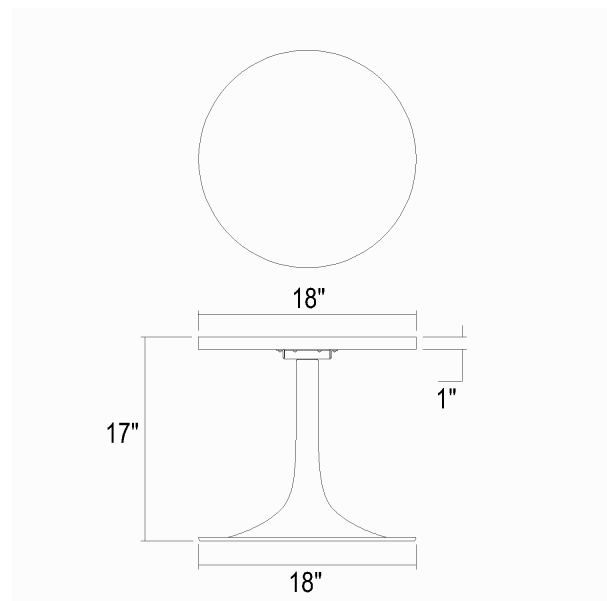

## DIMENSIONS / SPECS

Height: 17"

Width/Diameter: 17"

Product Weight: 48lb

Weight Capacity: 100lb

Tabletop Thickness: 1"

Assembly Required: Yes

## SHIPPING

Carton 1: 21" x 21" x 20"

Carton 1 Weight: 18lb

Shipping Method: Ground

Country of Origin:

SCHOOLHOUSE