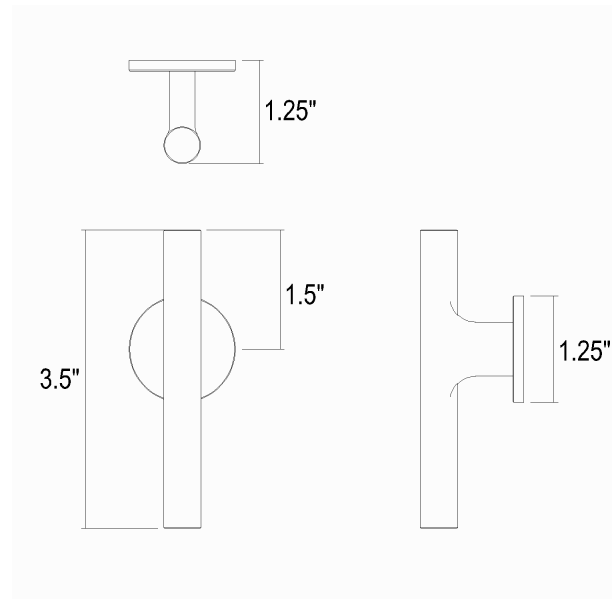

GALLEY

SH116138-TB

Cleverly designed with sweeping, intersecting curves, this nautical-inspired, asymmetrical pull has a pleasing hand-feel. Galley includes an optional (but highly recommended) back-plate for a crisp and refined finishing touch.

FINISHES

True Black

DIMENSIONS / SPECS

Height: 0.5"
Width/Diameter: 3.5"
Product Weight: 1lb
Extension: 1.25"
Center-to-Center: 3.5"
Pull Length: 3.5"

SHIPPING

Carton 1: 4" x 4" x 1"
Carton 1 Weight: 1lb
Shipping Method: Ground
Country of Origin: