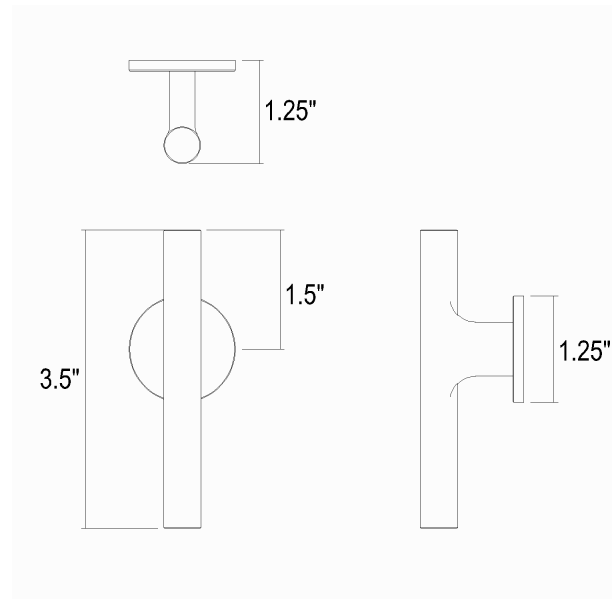

GALLEY

SH116138-NB

Cleverly designed with sweeping, intersecting curves, this nautical-inspired, asymmetrical pull has a pleasing hand-feel. Galley includes an optional (but highly recommended) back-plate for a crisp and refined finishing touch.

FINISHES

Natural Brass

DIMENSIONS / SPECS

Height: 0.5"
Width/Diameter: 3.5"
Product Weight: 1lb
Extension: 1.25"
Center-to-Center: 3.5"
Pull Length: 3.5"

SHIPPING

Carton 1: 4" x 4" x 1"
Carton 1 Weight: 1lb
Shipping Method: Ground
Country of Origin: