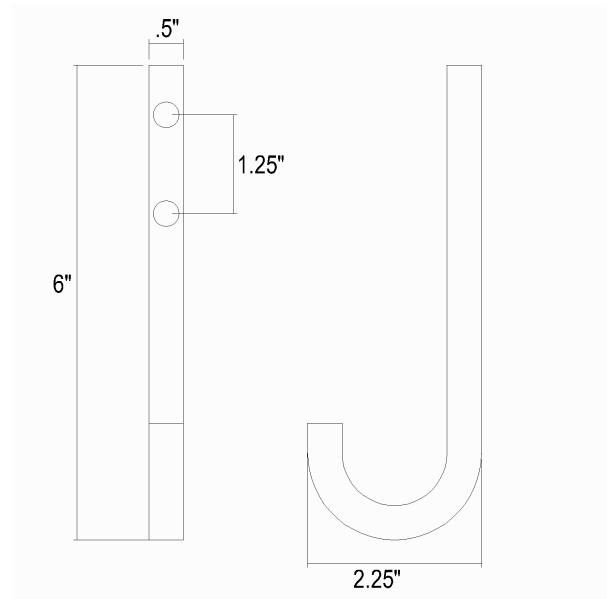

J HOOK

SH116134-NB

Minimalist and well-weighted, this solid brass wall hook makes a statement with its pronounced proportions. Includes both matching and contrasting finish mounting screws for customization.

FINISHES

Natural Brass

DIMENSIONS / SPECS

Height: 6"
Width/Diameter: 0.5"
Product Weight: 1lb
Extension: 2.25"

SHIPPING

Carton 1: 6" x 3" x 1"
Carton 1 Weight: 1lb
Shipping Method: Ground
Country of Origin: US