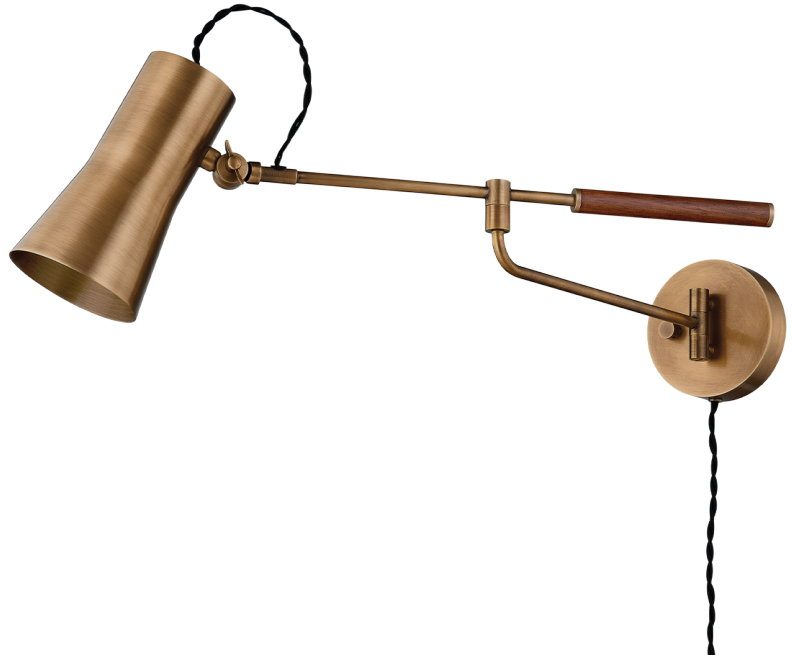

# NOVEL

PTL1308-PBR

Tailored task lighting, this portable, functional swing arm sconce is also thoughtfully designed and beautiful. The sleek arm features a wooden handle on one end and an adjustable metal shade in Patina Brass or Bronze on the other. The twisted black cord detailing at the shade and backplate give Novel a nostalgic feel. Part of our Lauren Liess collection.

## FINISHES

Bronze (BZ)  
PATINA BRASS (PBR)

## DIMENSIONS

Height: 7.75"  
Width/Diameter: 4.75"  
Length: "  
Minimum Height: "  
Maximum Height: "  
Canopy/Backplate: "  
Hanging Type:  
Product Weight: 3.09lb

## GLASS

Attachment:  
Glass 1: Steel  
Glass 2: