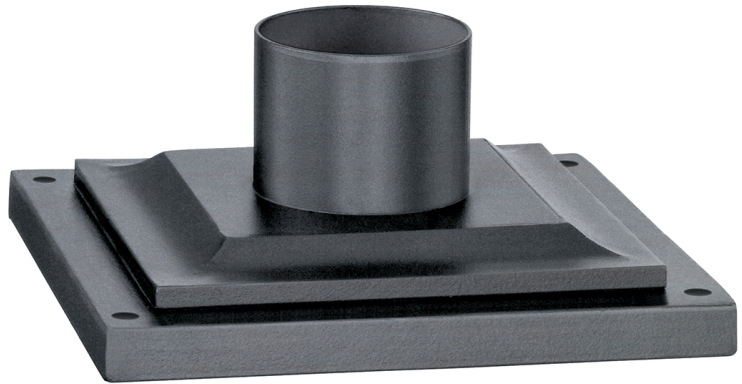

## DIMENSIONS

---

Height: 4"

Width/Diameter: 8.5"

Length: 8.5"

Product Weight: 2lb

Sloped Ceiling Compatible: No

Living Finish: No

### Bulb 1

Bulb Included: No

Max Wattage:

Bulb Quantity:

Bulb Included: No

Wire Length: 120"

Gem Box Required (2"x3"): No

Dark Sky: No