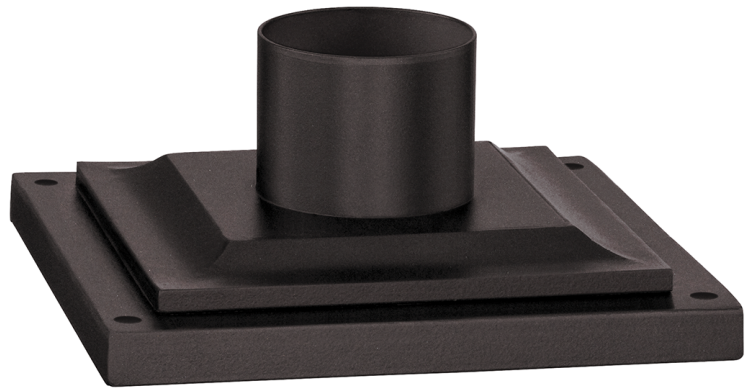

EXTERIOR ACCESSORY

PMB4941-TBZ

FINISHES

TEXTURED BRONZE (TEXTURED BRONZE)

DIMENSIONS

Height: 4"

Width/Diameter: 8.5"

Length: 8.5"

Canopy/Backplate: "

Hanging Type:

Product Weight: 2lb

GLASS

Attachment:

Glass 1:

Glass 2:

LAMPING

Bulb 1

Bulb Included: No

Socket:

Bulb: • Watt Max

Voltage:

UL Rating:

SHIPPING

Carton 1: 19" x 19" x 11"