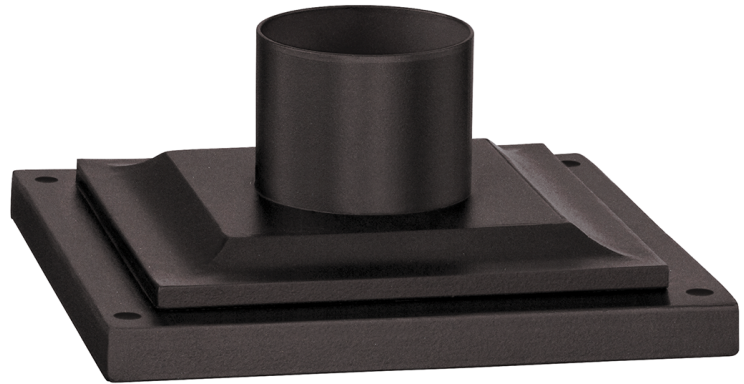

EXTERIOR ACCESSORY

PMB4941-TBZ

FINISHES

TEXTURED BRONZE

Coastal Suitable Finish (EPM): No

DIMENSIONS

Height: 4"

Width/Diameter: 8.5"

Length: 8.5"

Product Weight: 2lb

Sloped Ceiling Compatible: No

Living Finish: No

Uplight Only: No

Shade

ELECTRICAL

Bulb 1

Bulb Included: No

Max Wattage:

Bulb Quantity:

Bulb Included: No

Wire Length: 120"

Gem Box Required (2"x3"): No

Dark Sky: No

SHIPPING