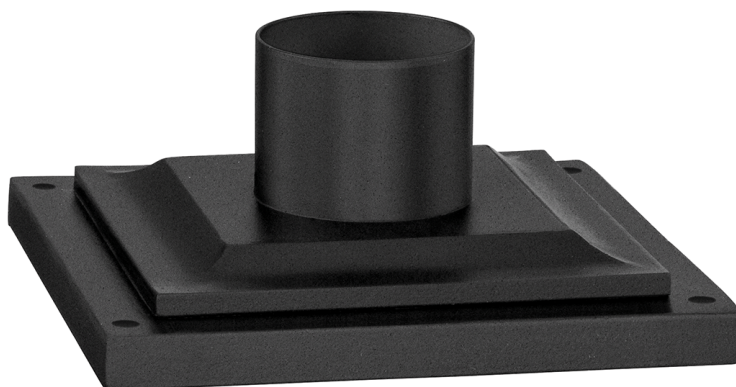

EXTERIOR ACCESSORY

PMB4941-TBK

FINISHES

FRENCH IRON (FRENCH IRON)
TEXTURE BLACK (TBK)
WEATHERED ZINC (WZN)

DIMENSIONS

Height: 4"

Width/Diameter: 8.5"

Length: 8.5"

Canopy/Backplate: "

Hanging Type:

Product Weight: 2lb

GLASS

Attachment:

Glass 1:

Glass 2:

LAMPING

Bulb 1

Bulb Included: No

Socket:

Bulb: • Watt Max

Voltage:

UL Rating: ETL Damp

SHIPPING

Carton 1: 19" x 19" x 11"