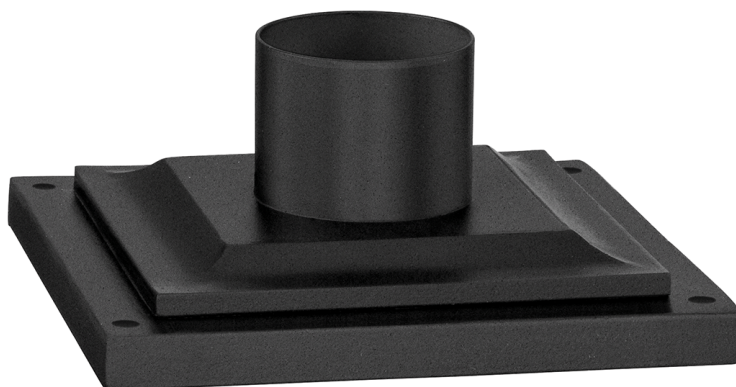

EXTERIOR ACCESSORY

PMB4941-TBK

FINISHES

FRENCH IRON (FRENCH IRON)
TEXTURE BLACK (TBK)
WEATHERED ZINC (WZN)

DIMENSIONS

Height: 4"

Width/Diameter: 8.5"

Length: 8.5"

Canopy/Backplate: "

Hanging Type:

Product Weight: 2lb

GLASS

Attachment:

Glass 1:

Glass 2:

LAMPING

Bulb 1

Bulb Included:

Socket:

Bulb: • Watt Max

Voltage:

UL Rating: ETL Damp

SHIPPING

Carton 1: 19" x 19" x 11"