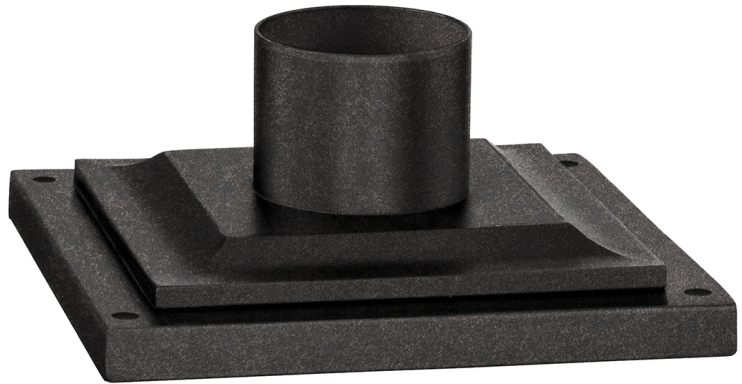

## DIMENSIONS

---

Height: 4"

Width/Diameter: 8.5"

Length: 8.5"

Product Weight: 2lb

Sloped Ceiling Compatible: No

Living Finish: No

### Bulb 1

Bulb Included: No

Max Wattage:

Bulb Quantity:

Bulb Included: No

Wire Length: 120"

Gem Box Required (2"x3"): No

Dark Sky: No