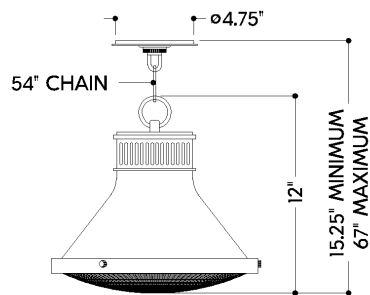

HIGHCLERE

MDS2404-AGB/FBL

FINISHES

AGED BRASS w/ SOFT FRENCH BLUE
Coastal Suitable Finish (EPM): No

DIMENSIONS

Height: 12"
Width/Diameter: 12.75"
Minimum Height: 15.25"
Maximum Height: 67"
Canopy/Backplate: 5.25"
Hanging Type: 54" Chain
Product Weight: 9.9lb
Canopy/Backplate Shape: Round
Sloped Ceiling Compatible: Yes
Living Finish: No
Uplight Only: No

Shade

Shade 1: Glass
Shade 1 Finish: Holophane
Shade 1 Top Width: 12"
Shade 1 Height: 1.5"

ELECTRICAL

Bulb 1

Bulb Included: No
Socket: E26 Medium Base
Bulb Type: A19
Max Wattage: 15
Bulb Quantity: 1
Wire Length: 120"
Cord Type: SPT-1 SILVER W/ TINNED GROUND WIRE
Gem Box Required (2"x3"): No
Dark Sky: No

SHIPPING

Carton 1: 16" x 16" x 15"
Carton 1 Weight: 13lb
Shipping Method: Ground
Country of Origin: VN

FRONT