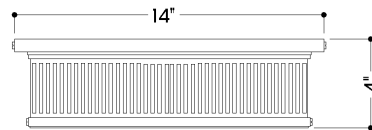

ASHDOWN

MDS1900-AGB/OW

FINISHES

AGED BRASS w/ OFF-WHITE

DIMENSIONS

Height: 4"
Width/Diameter: 14"
Length: 14"
Canopy/Backplate: 14"
Product Weight: 15.38lb
Canopy/Backplate Shape: Square
Sloped Ceiling Compatible: No
Living Finish: Yes
Uplight Only: No

Shade

Shade 1: Glass
Shade 1 Finish: White Glass
Shade 1 Top Length: 11.5"
Shade 1 Top Width: 11.5"
Shade 1 Height: 0.25"

ELECTRICAL

Bulb 1

Bulb Included: N/A
Socket: Integrated LED
Max Wattage: 25
Bulb Quantity: 1
Wire Length: 7"
Cord Type: B & W TEFLON W/ GROUND WIRE
Dimmer Type: ELV, TRIAC
Gem Box Required (2"x3"): No
Dark Sky: No
CRI: 90
Color Temp.: 2700k
Lumens: 625
Title 24: No
Field Serviceable: Yes

FRONT

BOTTOM

SHIPPING

Carton 1: 19" x 19" x 9"
Carton 1 Weight: 18lb
Shipping Method: Ground
Country of Origin: VN