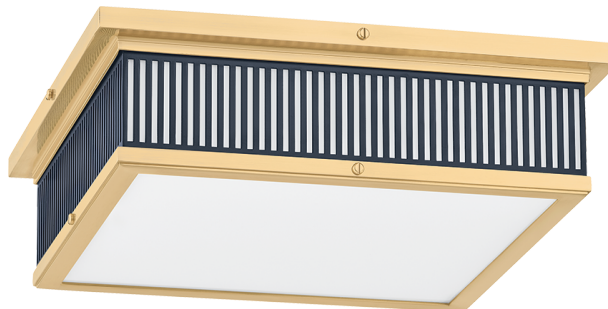

## DIMENSIONS

Height: 4"

Width/Diameter: 14"

Length: 14"

Canopy/Backplate: 14"

Product Weight: 15.38lb

Canopy/Backplate Shape: Square

Sloped Ceiling Compatible: No

## Shade

Shade 1: Glass

Shade 1 Finish: White Glass

Shade 1 Top Length: 11.5"

Shade 1 Top Width: 11.5"

Shade 1 Height: 0.25"