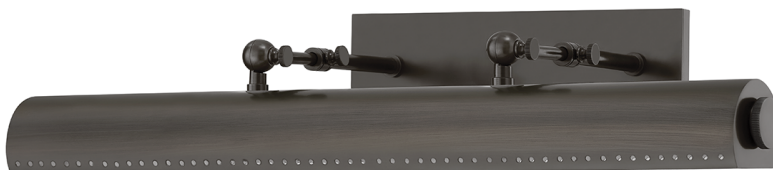

HAMPSHIRE

MDS113-DB

Reminiscent of the iconic Bankers Lamp, Hampshire turns the traditional style on its head for a reinvented classic. The tubular metal shade features a perforated trim, accented by decorative joints for added flair. Available in two sizes and finishes along with a plug-in version.

FINISHES

AGED BRASS (AGB)

DISTRESSED BRONZE (DB)

Coastal Suitable Finish (EPM): No

DIMENSIONS

Height: 4.5"

Width/Diameter: 23.25"

Product Weight: 5lb

Extension: 8"

Top to Center: 1.75"

Canopy/Backplate Shape: Rectangle

Sloped Ceiling Compatible: No

Living Finish: No

Uplight Only: No

Shade

Shade 1: Steel