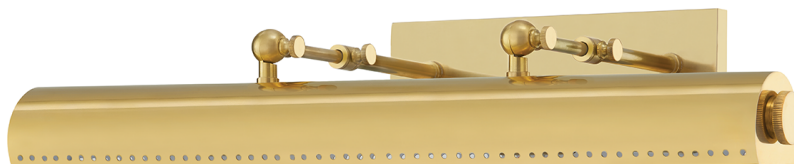

HAMPSHIRE

MDS113-AGB

Reminiscent of the iconic Bankers Lamp, Hampshire turns the traditional style on its head for a reinvented classic. The tubular metal shade features a perforated trim, accented by decorative joints for added flair. Available in two sizes and finishes along with a plug-in version.

FINISHES

AGED BRASS

DIMENSIONS

Height: 4.5"

Width/Diameter: 23.25"

Canopy/Backplate: 3.25"

Product Weight: 5lb

Extension: 8"

Top to Center: 1.75"

Canopy/Backplate Shape: Rectangle

Sloped Ceiling Compatible: No

Living Finish: No

Uplight Only: No

Shade

ELECTRICAL

Bulb 1

Bulb Included: No

Socket: E26 Medium Base

Bulb Type: T10-5.5

Max Wattage: 25

Bulb Quantity: 3

Wire Length: 7"

Cord Type: B & W TEFLON W/ COPPER

GROUND WIRE