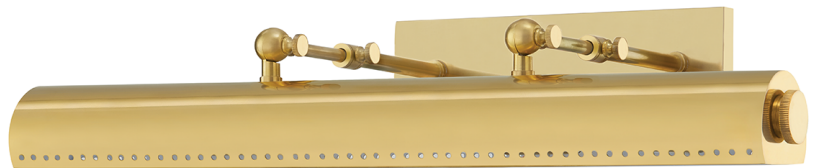

HAMPSHIRE

MDS113-AGB

Reminiscent of the iconic Bankers Lamp, Hampshire turns the traditional style on its head for a reinvented classic. The tubular metal shade features a perforated trim, accented by decorative joints for added flair. Available in two sizes and finishes along with a plug-in version.

FINISHES

Aged Brass (AGB)
Distressed Bronze (DB)

DIMENSIONS

Height: 4.5"
Width/Diameter: 23.25"

Canopy/Backplate: 0"
Hanging Type:
Product Weight: 5lb

GLASS

Attachment:
Glass 1: Steel
Glass 2:

LAMPING

Bulb 1
Socket: E26 Medium Base
Bulb: T10-5.5 • 3 • 25 Watt Max

Voltage: 120 VAC
UL Rating: UL Damp

SHIPPING

Carton 1: 27" x 10" x 7"
Carton 1 Weight: 7lb
Shipping Method: Ground