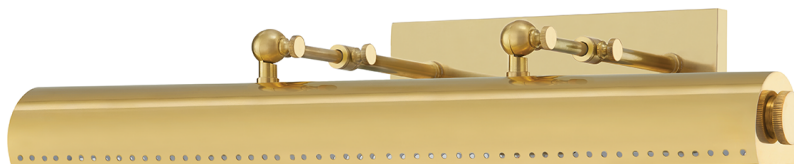

# HAMPSHIRE

MDS113-AGB

Reminiscent of the iconic Bankers Lamp, Hampshire turns the traditional style on its head for a reinvented classic. The tubular metal shade features a perforated trim, accented by decorative joints for added flair. Available in two sizes and finishes along with a plug-in version.

## FINISHES

AGED BRASS (AGB)

DISTRESSED BRONZE (DB)

Coastal Suitable Finish (EPM): No

## DIMENSIONS

Height: 4.5"

Width/Diameter: 23.25"

Product Weight: 5lb

Extension: 8"

Top to Center: 1.75"

Canopy/Backplate Shape: Rectangle

Sloped Ceiling Compatible: No

## Shade

Shade 1: Steel