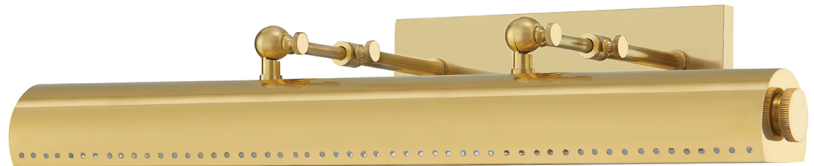

HAMPSHIRE

MDS113-AGB

Reminiscent of the iconic Bankers Lamp, Hampshire turns the traditional style on its head for a reinvented classic. The tubular metal shade features a perforated trim, accented by decorative joints for added flair. Available in two sizes and finishes along with a plug-in version.

FINISHES

AGED BRASS (AGB)
DISTRESSED BRONZE (DB)

DIMENSIONS

Height: 4.5"

Width/Diameter: 23.25"

Canopy/Backplate: 0"

Hanging Type:

Product Weight: 5lb

GLASS

Attachment:

Glass 1: Steel

Glass 2:

LAMPING

Bulb 1

Bulb Included: No

Socket: E26 Medium Base