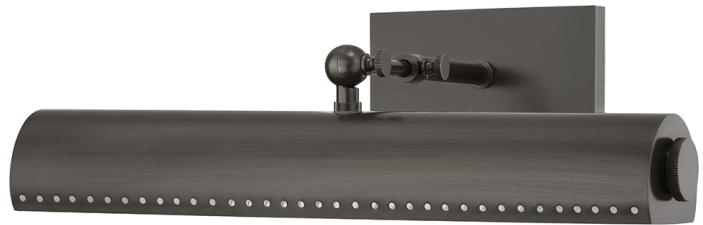

# HAMPSHIRE

MDS112-DB

Reminiscent of the iconic Bankers Lamp, Hampshire turns the traditional style on its head for a reinvented classic. The tubular metal shade features a perforated trim, accented by decorative joints for added flair. Available in two sizes and finishes along with a plug-in version.

## FINISHES

AGED BRASS (AGB)  
DISTRESSED BRONZE (DB)

## DIMENSIONS

Height: 4.5"

Width/Diameter: 15.75"

Canopy/Backplate: 0"

Hanging Type:

Product Weight: 4lb

## GLASS

Attachment:

Glass 1: Steel

Glass 2: