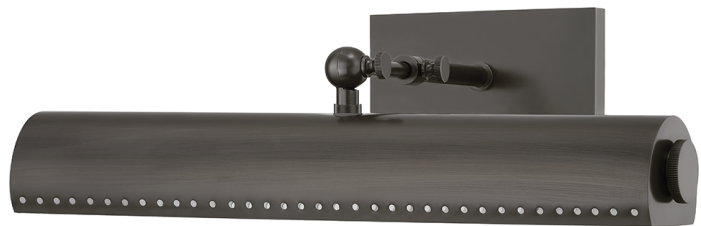

HAMPSHIRE

MDS112-DB

Reminiscent of the iconic Bankers Lamp, Hampshire turns the traditional style on its head for a reinvented classic. The tubular metal shade features a perforated trim, accented by decorative joints for added flair. Available in two sizes and finishes along with a plug-in version.

FINISHES

AGED BRASS (AGB)
DISTRESSED BRONZE (DB)

DIMENSIONS

Height: 4.5"

Width/Diameter: 15.75"

Canopy/Backplate: 0"

Hanging Type:

Product Weight: 4lb

GLASS

Attachment:

Glass 1: Steel

Glass 2:

LAMPING

Bulb 1

Bulb Included: No

Socket: E26 Medium Base