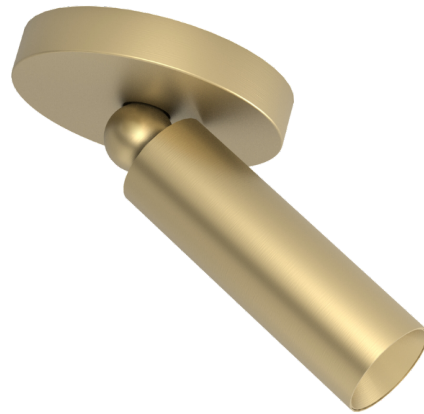

LUXE PIVOT

LXPV-27-PBR

Powered by CSL technology, this clean, low-profile flush mount features powerful, precise lighting with complete directional control. The 1 cylinder pivots with a 60-degree tilt and 360-degree rotation, utilizing CSL Whisper Flex optics to provide optimal lighting precision from the ceiling. Available in Patina Brass and Distressed Bronze finishes, it adapts seamlessly to modern interiors.

FINISHES

DIMENSIONS

Height: 7.75"

Width/Diameter: 2"

Length: "

Minimum Height: "

Maximum Height: "

Canopy/Backplate: 5"

Hanging Type: Flush

Product Weight: 2.2lb

GLASS

Attachment:

Glass 1:

Glass 2:

LAMPING

Bulb 1