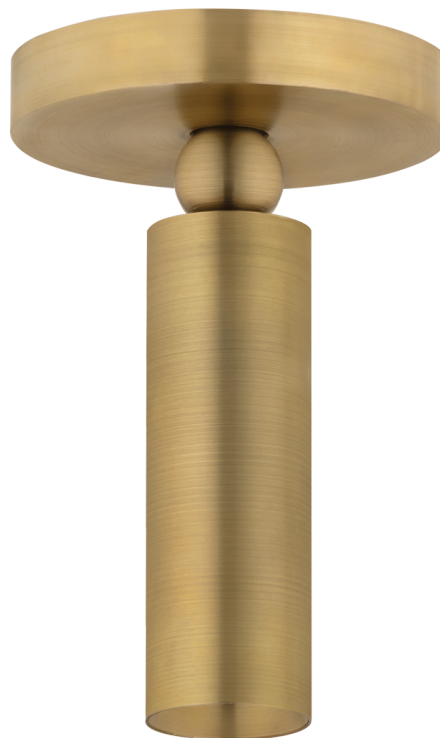

LUXE PIVOT

LXPV-13-27-50-PBR-S

Powered by CSL technology, this clean, low-profile flush mount features powerful, precise lighting with complete directional control. The 1 cylinder pivots with a 60-degree tilt and 360-degree rotation, utilizing CSL Whisper Flex optics to provide optimal lighting precision from the ceiling. CSL Luxe Pivot flush mounts are available in Patina Brass, Distressed Bronze, Matte Black, and Semi-Gloss White finishes. They adapt seamlessly to modern interiors.

FINISHES

PATINA BRASS

DIMENSIONS

Height: 7.75"
Width/Diameter: 2"
Canopy/Backplate: 5"
Hanging Type: Flush
Product Weight: 2.2lb
Canopy/Backplate Shape: Round
Sloped Ceiling Compatible: Yes
Living Finish: No
Uplight Only: No

Shade

ELECTRICAL

Bulb 1

Bulb Included: N/A
Socket: Integrated LED
Max Wattage: 14
Bulb Quantity: 1
Wire Length: 7"
Cord Type: B & W TEFLON W/ GROUND WIRE
Dimmer Type: ELV, TRIAC, 0-10 VOLT
Gem Box Required (2"x3"): No
Dark Sky: No
CRI: 90
Color Temp.: 2700k
Lumens: 927
Title 24: Yes
Field Serviceable: Yes