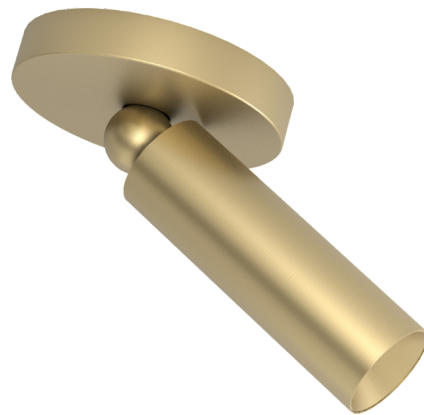

LUXE PIVOT

LXPV-13-27-50-PBR-S

Powered by CSL technology, this clean, low-profile flush mount features powerful, precise lighting with complete directional control. The 1 cylinder pivots with a 60-degree tilt and 360-degree rotation, utilizing CSL Whisper Flex optics to provide optimal lighting precision from the ceiling. CSL Luxe Pivot flush mounts are available in Patina Brass and Distressed Bronze finishes, it adapts seamlessly to modern interiors.

FINISHES

DIMENSIONS

Height: 7.75"

Width/Diameter: 2"

Length: "

Minimum Height: "

Maximum Height: "

Canopy/Backplate: 5"

Hanging Type: Flush

Product Weight: 2.2lb

GLASS

Attachment:

Glass 1:

Glass 2:

LAMPING

Bulb 1