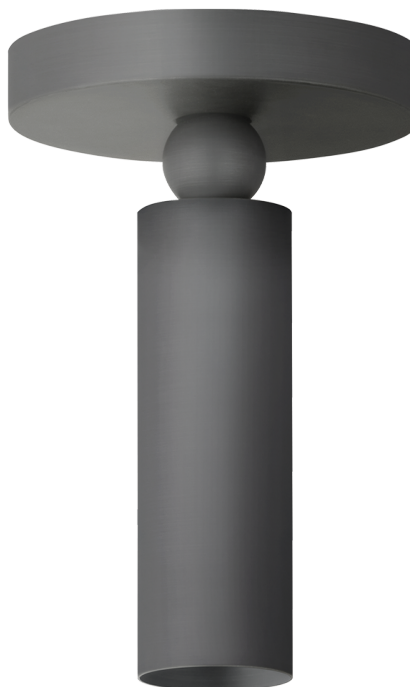

LUXE PIVOT

LXPV-13-27-50-MB-S

Powered by CSL technology, this clean, low-profile flush mount features powerful, precise lighting with complete directional control. The 1 cylinder pivots with a 60-degree tilt and 360-degree rotation, utilizing CSL Whisper Flex optics to provide optimal lighting precision from the ceiling. CSL Luxe Pivot flush mounts are available in Patina Brass, Distressed Bronze, Matte Black, and Semi-Gloss White finishes. They adapt seamlessly to modern interiors.

FINISHES

MATTE BLACK

DIMENSIONS

Height: 7.75"
Width/Diameter: 2"
Canopy/Backplate: 5"
Hanging Type: Flush
Product Weight: 2.2lb
Canopy/Backplate Shape: Round
Sloped Ceiling Compatible: Yes
Living Finish: No
Uplight Only: No

Shade

ELECTRICAL

Bulb 1

Bulb Included: N/A
Socket: Integrated LED
Max Wattage: 14
Bulb Quantity: 1
Wire Length: 7"
Cord Type: B & W TEFLON W/ GROUND WIRE
Dimmer Type: ELV, TRIAC, 0-10 VOLT
Gem Box Required (2"x3"): No
Dark Sky: No
CRI: 90
Color Temp.: 2700k
Lumens: 927
Title 24: Yes
Field Serviceable: Yes