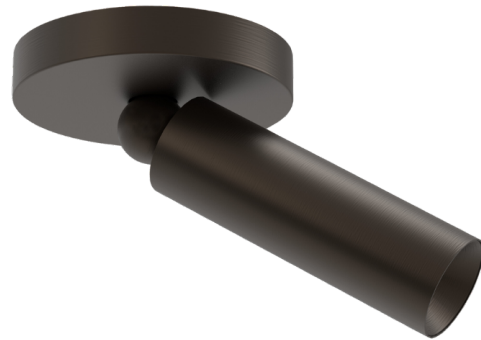

LUXE PIVOT

LXPV-13-27-50-DB-S

Powered by CSL technology, this clean, low-profile flush mount features powerful, precise lighting with complete directional control. The 1 cylinder pivots with a 60-degree tilt and 360-degree rotation, utilizing CSL Whisper Flex optics to provide optimal lighting precision from the ceiling. CSL Luxe Pivot flush mounts are available in Patina Brass and Distressed Bronze finishes, it adapts seamlessly to modern interiors.

FINISHES

DIMENSIONS

Height: 7.75"

Width/Diameter: 2"

Length: "

Minimum Height: "

Maximum Height: "

Canopy/Backplate: 5"

Hanging Type: Flush

Product Weight: 2.2lb

GLASS

Attachment:

Glass 1:

Glass 2:

LAMPING

Bulb 1