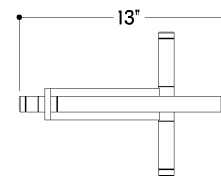

## DIMENSIONS

Height: 9"  
Width/Diameter: 18"  
Length: 13"  
Canopy/Backplate: 9"  
Product Weight: 2.8lb  
Sloped Ceiling Compatible: No  
Living Finish: No  
Uplight Only: No

### Bulb 1

Bulb Included: N/A  
Socket: Integrated LED  
Max Wattage: 10  
Bulb Quantity: 1  
Wire Length: 96"  
Cord Type: SPT-2 BLACK  
Switch Type: TOUCH DIMMER  
Gem Box Required (2"x3"): No  
Dark Sky: No  
CRI: 90  
Color Temp.: 3000k  
Lumens: 725  
Title 24: No  
Field Serviceable: No

## SHIPPING

Carton 1: 24" x 24" x 18"  
Carton 1 Weight: 3lb  
Shipping Method: Ground  
Country of Origin: VN

TOP

FRONT

SIDE