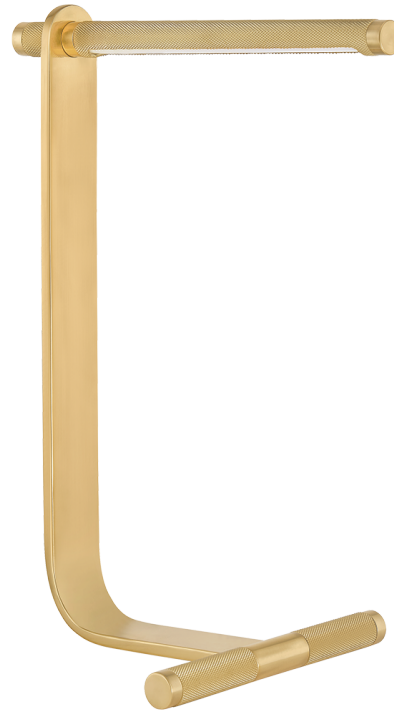

DEPTFORD

L7218-AGB

Aiming for a modernist style with LED lamping, Deptford's streamlined geometry and high functionality make it perfect for task lighting. The slim silhouette is accented by knurling details along the length of the shade, adding texture and visual interest. Available as a table lamp, floor lamp, and picture light in two sizes, Deptford is designed to layer and adapt to your space.

FINISHES

AGED BRASS

DIMENSIONS

Height: 9"
Width/Diameter: 18"
Length: 13"
Canopy/Backplate: 9"
Product Weight: 2.8lb
Sloped Ceiling Compatible: No
Living Finish: No
Uplight Only: No

Shade

ELECTRICAL

Bulb 1

Bulb Included: N/A
Socket: Integrated LED
Max Wattage: 10
Bulb Quantity: 1
Wire Length: 96"
Cord Type: SPT-2 BLACK
Switch Type: TOUCH DIMMER
Gem Box Required (2"x3"): No
Dark Sky: No
CRI: 90
Color Temp.: 3000k
Lumens: 725
Title 24: No
Field Serviceable: No

SHIPPING

Carton 1: 24" x 24" x 18"
Carton 1 Weight: 3lb
Shipping Method: Ground
Country of Origin: VN