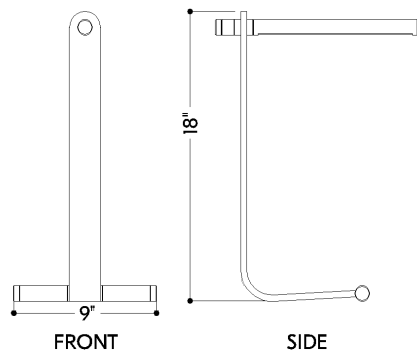

## DIMENSIONS

Height: 9"  
Width/Diameter: 18"  
Length: 13"  
Canopy/Backplate: 9"  
Product Weight: 2.8lb  
Sloped Ceiling Compatible: No  
Living Finish: No  
Uplight Only: No

### Bulb 1

Bulb Included: N/A  
Socket: Integrated LED  
Max Wattage: 10  
Bulb Quantity: 1  
Wire Length: 96"  
Cord Type: SPT-2 BLACK  
Switch Type: TOUCH DIMMER  
Gem Box Required (2"x3"): No  
Dark Sky: No  
CRI: 90  
Color Temp.: 3000k  
Lumens: 725  
Title 24: No  
Field Serviceable: No

## SHIPPING

Carton 1: 24" x 24" x 18"  
Carton 1 Weight: 3lb  
Shipping Method: Ground  
Country of Origin: VN

TOP

FRONT

SIDE