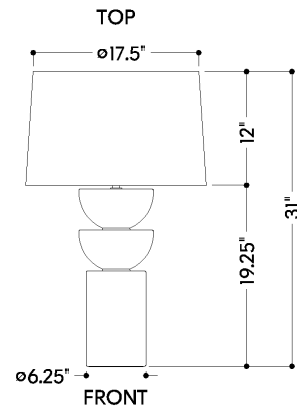

*Due to the one-of-a-kind nature of the medium, exact colors and patterns may vary slightly from the image shown.

FINISHES

AGED BRASS

Coastal Suitable Finish (EPM): No

DIMENSIONS

Height: 31"

Width/Diameter: 19"

Canopy/Backplate: 6.25"

Product Weight: 6.1lb

Canopy/Backplate Shape: Square

Sloped Ceiling Compatible: No

Living Finish: No

Uplight Only: No

Shade

Shade 1: Textile

Shade 1 Finish: Textured Linen

Shade 1 Top Width: 17.5"

Shade 1 Bottom L/W: 19" / 0"

Shade 1 Height: 12"

ELECTRICAL

Bulb 1

Bulb Included: No

Socket: E26 Medium Base

Gem Box Required (2"x3"): No

Dark Sky: No

SHIPPING

Carton 1: 13" x 13" x 30"

Carton 1 Weight: 8lb

Shipping Method: Truck Only

Country of Origin: IN

HUDSON VALLEY
LIGHTING GROUP