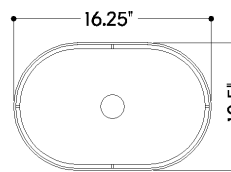

## DIMENSIONS

Height: 22.75"

Width/Diameter: 10.25"

Length: 16.25"

Canopy/Backplate: 6.25"

Product Weight: 8.6lb

Canopy/Backplate Shape: Trapezoid

Sloped Ceiling Compatible: No

## Shade

Shade 1: Textile

Shade 1 Finish: White Linen

Shade 1 Top Length: 16.5"

Shade 1 Top Width: 10.5"

Shade 1 Bottom L/W: 16.25" / 10.5"

Shade 1 Height: 11.5"

Switch Type: ON/OFF PULL CHAIN

Gem Box Required (2"x3"): No

Dark Sky: No

## SHIPPING

Carton 1: 1" x 1" x 1"

Carton 1 Weight: 1lb

Shipping Method: Ground

Country of Origin: IN

TOP

FRONT

SIDE