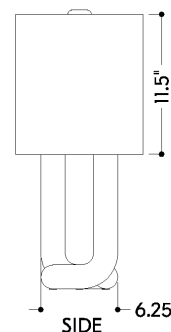

## DIMENSIONS

Height: 22.75"

Width/Diameter: 10.25"

Length: 16.25"

Canopy/Backplate: 6.25"

Product Weight: 8.6lb

Canopy/Backplate Shape: Trapezoid

Sloped Ceiling Compatible: No

## Shade

Shade 1: Textile

Shade 1 Finish: White Linen

Shade 1 Top Length: 16.5"

Shade 1 Top Width: 10.5"

Shade 1 Bottom L/W: 16.25" / 10.5"

Shade 1 Height: 11.5"

## SHIPPING

Carton 1: 1" x 1" x 1"

Carton 1 Weight: 1lb

Shipping Method: Ground

Country of Origin: IN

TOP

FRONT

SIDE