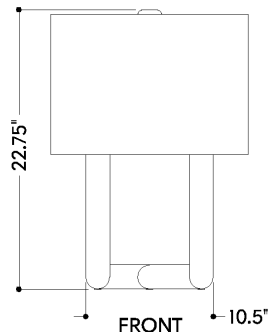

## DIMENSIONS

Height: 22.75"

Width/Diameter: 10.25"

Length: 16.25"

Canopy/Backplate: 6.25"

Product Weight: 8.6lb

Canopy/Backplate Shape: Trapezoid

Sloped Ceiling Compatible: No

## Shade

Shade 1: Textile

Shade 1 Finish: White Linen

Shade 1 Top Length: 16.5"

Shade 1 Top Width: 10.5"

Shade 1 Bottom L/W: 16.25" / 10.5"

Shade 1 Height: 11.5"

## SHIPPING

Carton 1: 1" x 1" x 1"

Carton 1 Weight: 1lb

Shipping Method: Ground

Country of Origin: IN

TOP

FRONT

SIDE