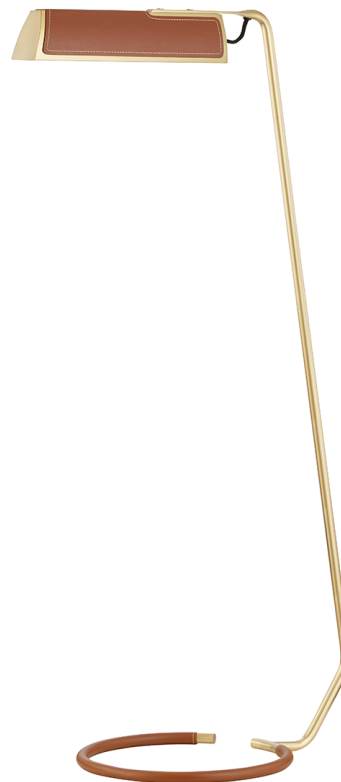

HOLTSVILLE

L1297-AGB

FINISHES

AGED BRASS (AGB)

DIMENSIONS

Height: 45"

Width/Diameter: 25.25"

Canopy/Backplate: 13"

Hanging Type:

Product Weight: 7.5lb

GLASS

Attachment:

Glass 1:

Glass 2:

LAMPING

Bulb 1

Bulb Included: No

Socket: E26 Medium Base

Bulb: T10-8.5 • 1 • 15 Watt Max

Voltage: 120 VAC

UL Rating: UL Damp

SHIPPING

Carton 1: 50" x 20" x 7"

Carton 1 Weight: 13lb