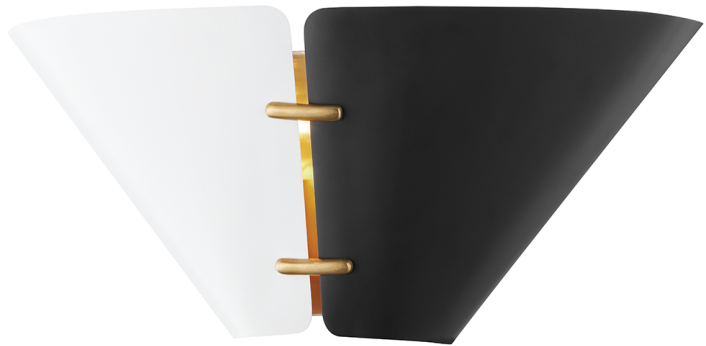

# SPLIT

KBS1352102S-AGB

---

Split brings together clean, modern design with an artisan's flair. Small aged brass fasteners connect the cone shades, adding a spark of color while intentionally allowing a sliver of light to pass through.

## DIMENSIONS

---

Height: 6.5"

Width/Diameter: 15"

Canopy/Backplate: 0"

Hanging Type:

Product Weight: 6lb

## GLASS

---

Attachment:

Glass 1:

Glass 2: