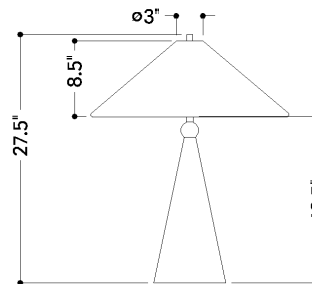

*Due to the one-of-a-kind nature of the medium, exact colors and patterns may vary slightly from the image shown.

FINISHES

AGED BRASS w/ CERAMIC WINDSWEPT WHITE

DIMENSIONS

Height: 28"
Width/Diameter: 22"
Canopy/Backplate: 8"
Product Weight: 9.9lb
Canopy/Backplate Shape: Round
Sloped Ceiling Compatible: No
Living Finish: No
Uplight Only: Yes

Shade

Shade 1: Natural Woven
Shade 1 Finish: Vintage Natural Wicker
Shade 1 Top Width: 3"
Shade 1 Bottom L/W: 0" / 22"
Shade 1 Height: 8.5"

ELECTRICAL

Bulb 1

Bulb Included: No
Socket: E26 Medium Base
Bulb Type: A19
Max Wattage: 15
Bulb Quantity: 1
Wire Length: 96"
Cord Type: SPT-2 18 AWG CLEAR SILVER
CORD
Switch Type: ON/OFF SWITCH ON SOCKET
Gem Box Required (2"x3"): No
Dark Sky: No

SHIPPING

Carton 1: 27" x 24" x 24"
Carton 1 Weight: 16lb
Shipping Method: Ground
Country of Origin: VN

TOP

FRONT