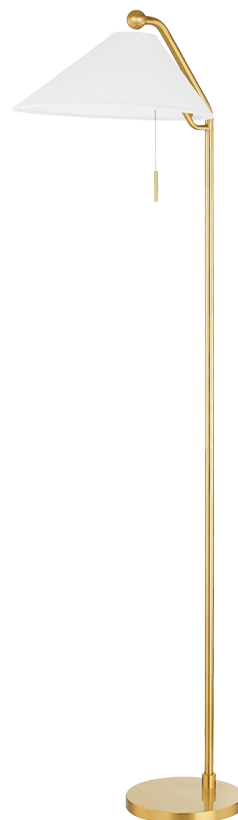

# AISA

HL647401-AGB

---

Aisa is classic mid-century style made modern. The white linen, shell-shaped shades are angled to direct light where it's needed most. Details like the pull chain, angled arm of the wall sconce and decorative sphere at the top of the floor lamp take these portable pieces to the next level.

## FINISHES

---

AGED BRASS (AGB)  
OLD BRONZE (OB)

## DIMENSIONS

---

Height: 65"

Width/Diameter: 11.75"

Canopy/Backplate: "

Hanging Type:

Product Weight: 17.25lb

## GLASS

---

Attachment:

Glass 1: Linen

Glass 2: