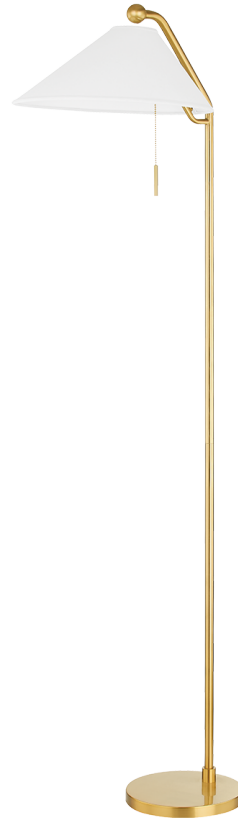

AISA

HL647401-AGB

Aisa is classic mid-century style made modern. The white linen, shell-shaped shades are angled to direct light where it's needed most. Details like the pull chain, angled arm of the wall sconce and decorative sphere at the top of the floor lamp take these portable pieces to the next level.

FINISHES

AGED BRASS (AGB)
OLD BRONZE (OB)

DIMENSIONS

Height: 65"

Width/Diameter: 11.75"

Canopy/Backplate: "

Hanging Type:

Product Weight: 17.25lb

GLASS

Attachment:

Glass 1: Linen

Glass 2:

LAMPING

Bulb 1

Bulb Included: No

Socket: E26 Medium Base