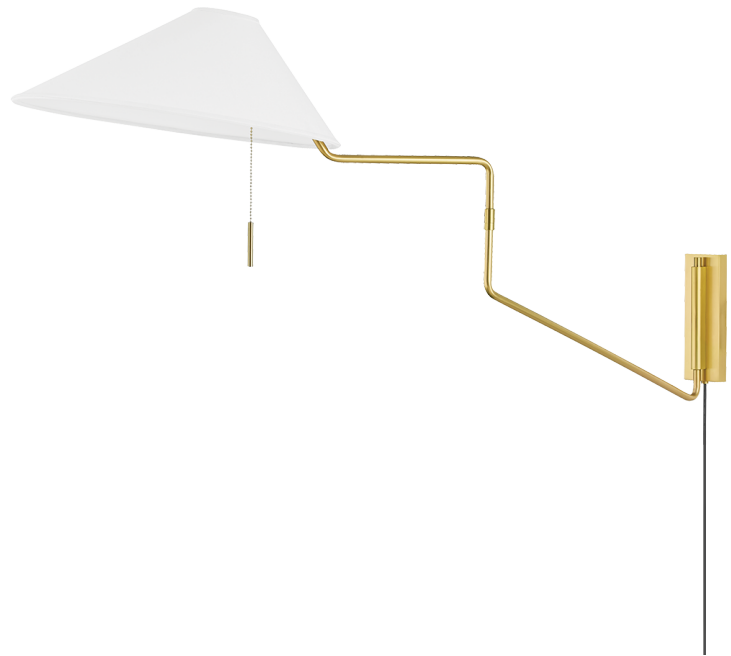

AISA

HL647201-AGB

Aisa is classic mid-century style made modern. The white linen, shell-shaped shades are angled to direct light where it's needed most. Details like the pull chain, angled arm of the wall sconce and decorative sphere at the top of the floor lamp take these portable pieces to the next level.

FINISHES

AGED BRASS (AGB)
OLD BRONZE (OB)

DIMENSIONS

Height: 22"

Width/Diameter: 11.75"

Canopy/Backplate: 0"

Hanging Type:

Product Weight: 4.75lb

GLASS

Attachment:

Glass 1: Linen

Glass 2:

LAMPING

Bulb 1

Bulb Included: No

Socket: E26 Medium Base