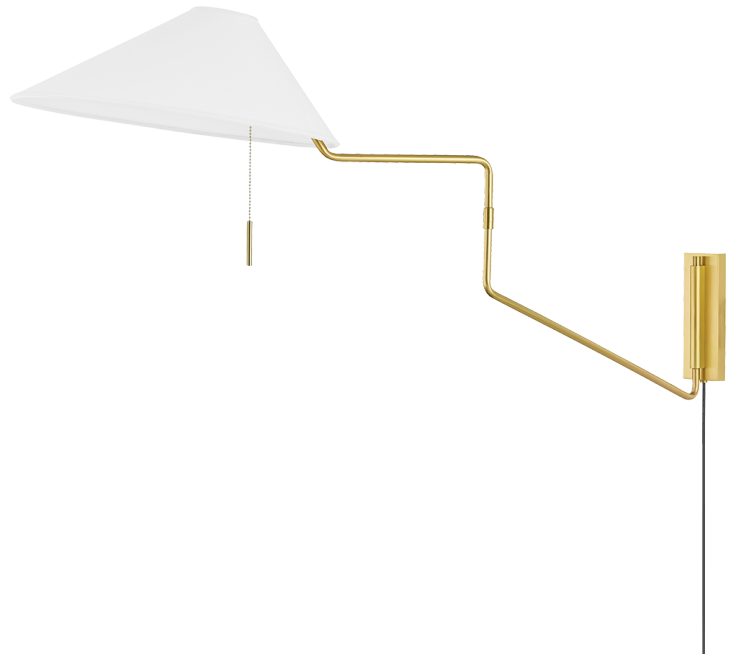

AISA

HL647201-AGB

Aisa is classic mid-century style made modern. The white linen, shell-shaped shades are angled to direct light where it's needed most. Details like the pull chain, angled arm of the wall sconce and decorative sphere at the top of the floor lamp take these portable pieces to the next level.

FINISHES

AGED BRASS (AGB)
OLD BRONZE (OB)

DIMENSIONS

Height: 22"
Width/Diameter: 11.75"

Canopy/Backplate: 0"
Hanging Type:
Product Weight: 4.75lb

GLASS

Attachment:
Glass 1: Linen
Glass 2:

LAMPING

Bulb 1
Bulb Included: No
Socket: E26 Medium Base
Bulb: G25 • 1 • 60 Watt Max

SHIPPING

Carton 1: 25" x 22" x 9"
Carton 1 Weight: 6lb
Shipping Method: Ground