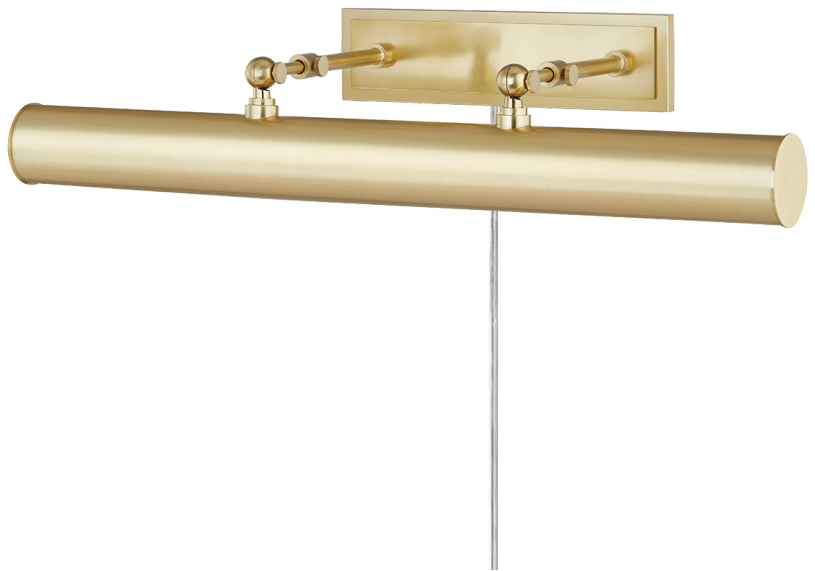

# HOLLY

HL263203-AGB

---

## FINISHES

---

AGED BRASS (AGB)

Aged Brass/navy (AGB/NVY)

Aged Brass/soft Off White (AGB/WH)

AGED BRASS/OLD BRONZE (AOB)

## DIMENSIONS

---

Height: 4.75"

Width/Diameter: 24.25"

Canopy/Backplate: 0"

Hanging Type:

Product Weight: 5.06lb

## GLASS

---

Attachment:

Glass 1: Steel

Glass 2: