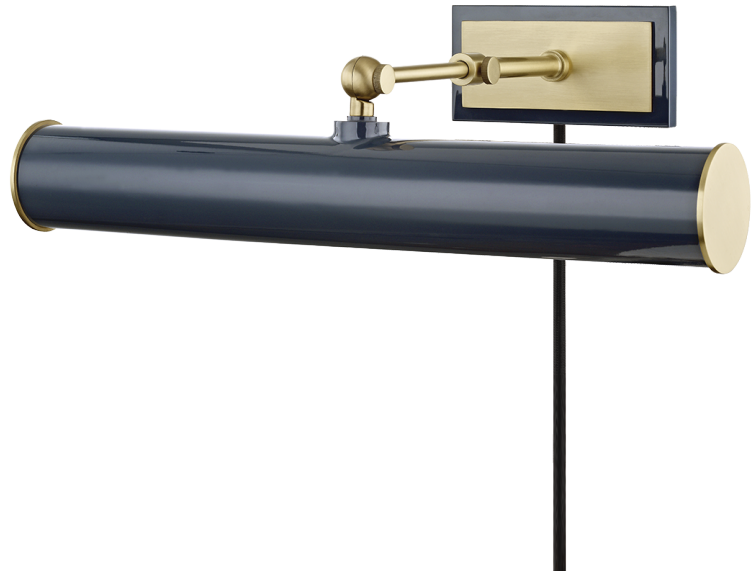

# HOLLY

HL263202-AGB/NVY

---

## FINISHES

---

AGED BRASS (AGB)

Aged Brass/navy (AGB/NVY)

Aged Brass/soft Off White (AGB/WH)

AGED BRASS/OLD BRONZE (AOB)

## DIMENSIONS

---

Height: 4.75"

Width/Diameter: 16.25"

Canopy/Backplate: 0"

Hanging Type:

Product Weight: 4lb

## GLASS

---

Attachment: Screw

Glass 1: Steel

Glass 2: