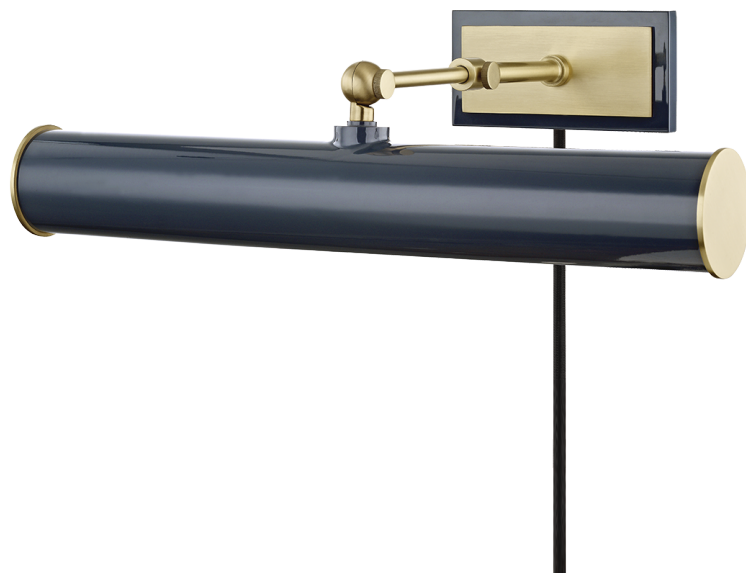

HOLLY

HL263202-AGB/NVY

FINISHES

AGED BRASS (AGB)

Aged Brass/navy (AGB/NVY)

Aged Brass/soft Off White (AGB/WH)

AGED BRASS/OLD BRONZE (AOB)

DIMENSIONS

Height: 4.75"

Width/Diameter: 16.25"

Canopy/Backplate: 0"

Hanging Type:

Product Weight: 4lb

GLASS

Attachment: Screw

Glass 1: Steel

Glass 2:

LAMPING

Bulb 1

Bulb Included: No

Socket: E26 Medium Base

Bulb: T10-5.5 • 2 • 25 Watt Max

SHIPPING

Carton 1: 19" x 10" x 8"