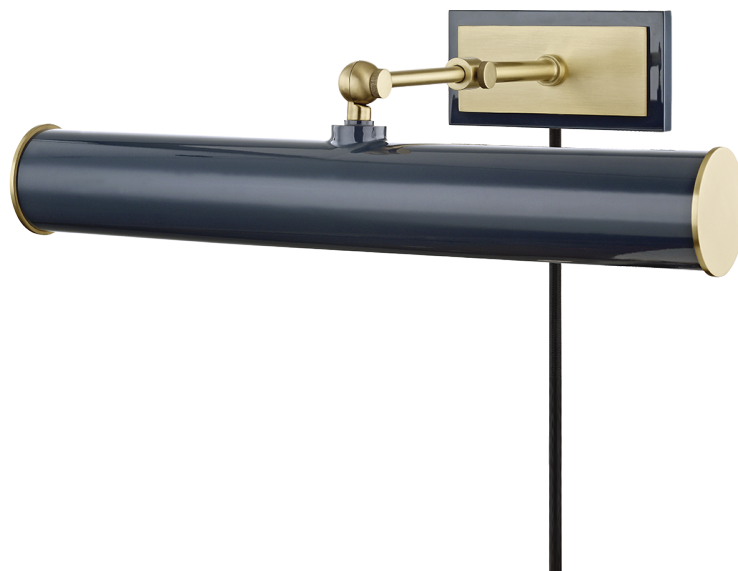

HOLLY

HL263202-AGB/NVY

FINISHES

AGED BRASS (AGB)

Aged Brass/navy (AGB/NVY)

Aged Brass/soft Off White (AGB/WH)

AGED BRASS/OLD BRONZE (AOB)

Coastal Suitable Finish (EPM): No

DIMENSIONS

Height: 4.75"

Width/Diameter: 16.25"

Canopy/Backplate: 6"

Product Weight: 4lb

Extension: 11.75"

Top to Center: 1.5"

Canopy/Backplate Shape: Rectangle

Sloped Ceiling Compatible: No

Living Finish: No

Uplight Only: No

Shade

Attachment: Screw

Shade 1: Steel

Shade 1 Finish: Glossy

Shade 1 Top Length: 16.25"

Shade 1 Top Width: 2.25"

Shade 1 Bottom L/W: 16.25" / 2.25"

Shade 1 Height: 2.25"

ELECTRICAL

Bulb 1

Bulb Included: No

Socket: E26 Medium Base

Bulb Type: T10-5.5