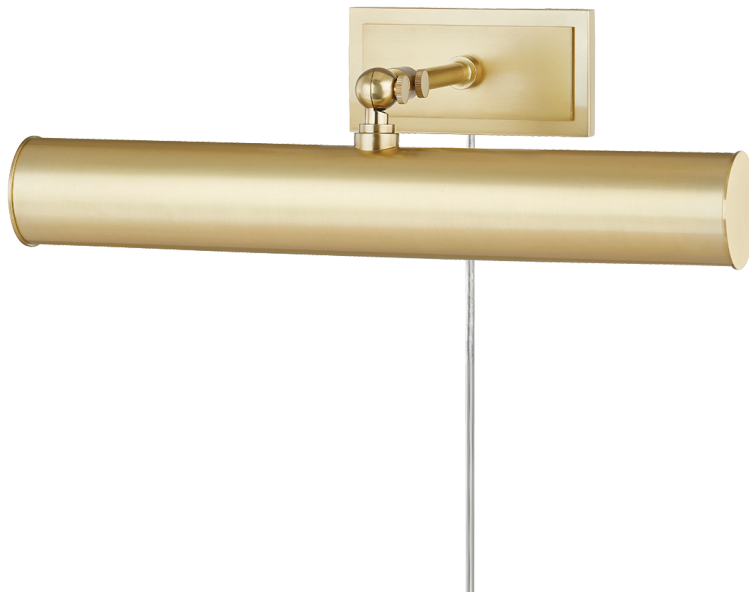

HOLLY

HL263202-AGB

FINISHES

AGED BRASS (AGB)

Aged Brass/navy (AGB/NVY)

Aged Brass/soft Off White (AGB/WH)

AGED BRASS/OLD BRONZE (AOB)

DIMENSIONS

Height: 4.75"

Width/Diameter: 16.25"

Canopy/Backplate: 6"

Hanging Type:

Product Weight: 3.96lb

GLASS

Attachment:

Glass 1: Steel

Glass 2:

LAMPING

Bulb 1

Bulb Included: No

Socket: E26 Medium Base

Bulb: T10-5.5 • 2 • 25 Watt Max

SHIPPING

Carton 1: 19" x 10" x 7"