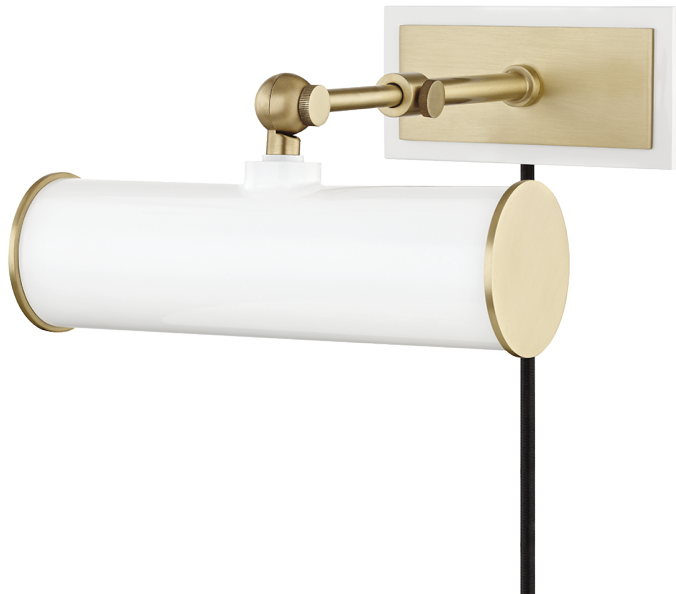

HOLLY

HL263201-AGB/WH

FINISHES

AGED BRASS (AGB)

Aged Brass/navy (AGB/NVY)

Aged Brass/soft Off White (AGB/WH)

AGED BRASS/OLD BRONZE (AOB)

DIMENSIONS

Height: 4.75"

Width/Diameter: 8.25"

Canopy/Backplate: 0"

Hanging Type:

Product Weight: 3lb

GLASS

Attachment: Screw

Glass 1: Steel

Glass 2:

LAMPING

Bulb 1

Bulb Included: No

Socket: E26 Medium Base

Bulb: T10-5.5 • 1 • 25 Watt Max

SHIPPING

Carton 1: 11" x 10" x 8"