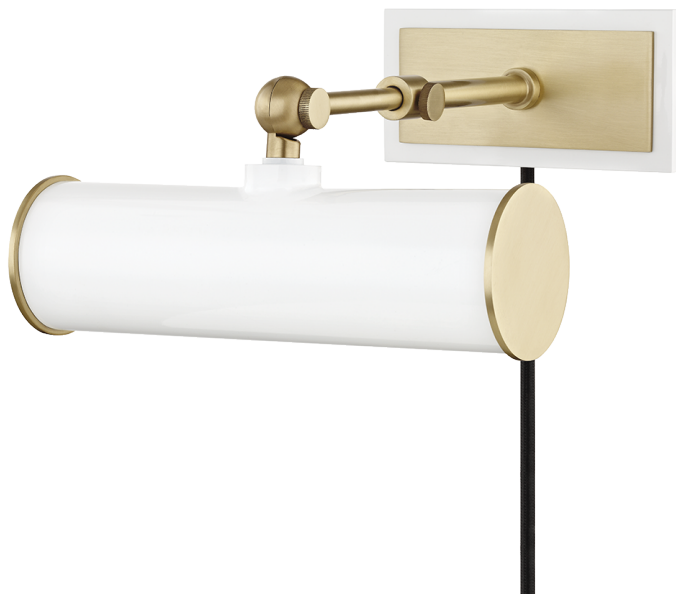

HOLLY

HL263201-AGB/WH

FINISHES

AGED BRASS (AGB)

Aged Brass/navy (AGB/NVY)

Aged Brass/soft Off White (AGB/WH)

AGED BRASS/OLD BRONZE (AOB)

DIMENSIONS

Height: 4.75"

Width/Diameter: 8.25"

Canopy/Backplate: 0"

Hanging Type:

Product Weight: 3lb

GLASS

Attachment: Screw

Glass 1: Steel

Glass 2:

LAMPING

Bulb 1

Bulb Included: No

Socket: E26 Medium Base

Bulb: T10-5.5 • 1 • 25 Watt Max

Voltage: 120 VAC

UL Rating: UL Damp