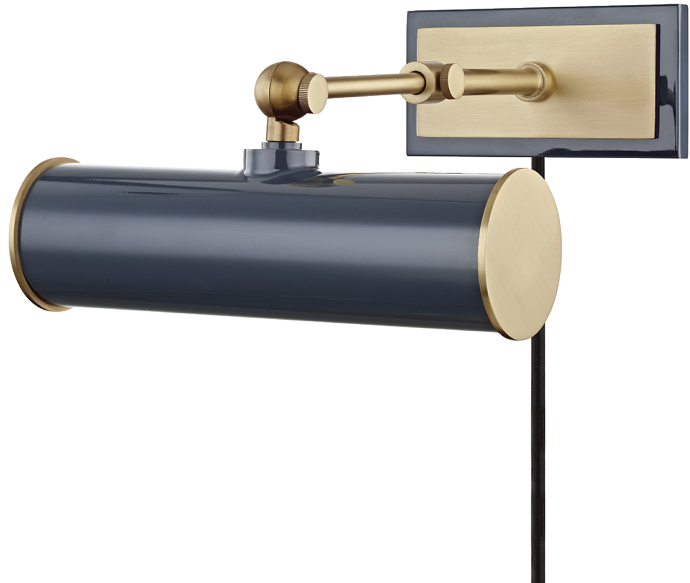

# HOLLY

HL263201-AGB/NVY

---

## FINISHES

---

AGED BRASS (AGB)

Aged Brass/navy (AGB/NVY)

Aged Brass/soft Off White (AGB/WH)

AGED BRASS/OLD BRONZE (AOB)

## DIMENSIONS

---

Height: 4.75"

Width/Diameter: 8.25"

Canopy/Backplate: 0"

Hanging Type:

Product Weight: 3lb

## GLASS

---

Attachment: Screw

Glass 1: Steel

Glass 2: