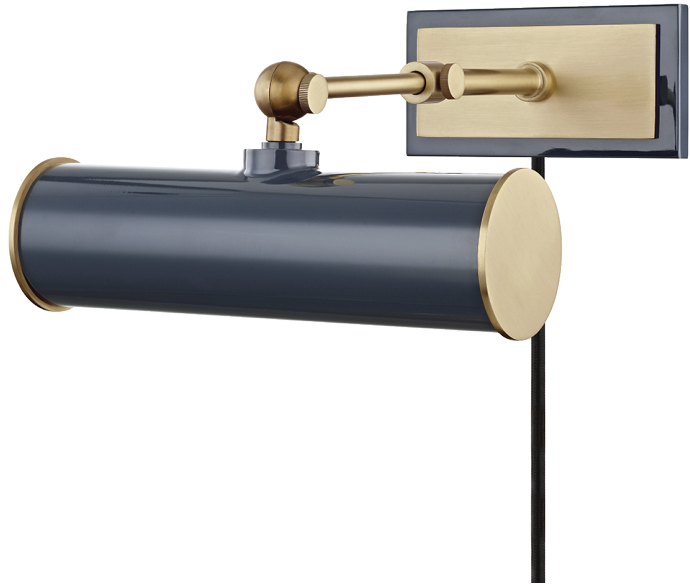

HOLLY

HL263201-AGB/NVY

FINISHES

AGED BRASS (AGB)

Aged Brass/navy (AGB/NVY)

Aged Brass/soft Off White (AGB/WH)

AGED BRASS/OLD BRONZE (AOB)

DIMENSIONS

Height: 4.75"

Width/Diameter: 8.25"

Canopy/Backplate: 0"

Hanging Type:

Product Weight: 3lb

GLASS

Attachment: Screw

Glass 1: Steel

Glass 2:

LAMPING

Bulb 1

Bulb Included: No

Socket: E26 Medium Base

Bulb: T10-5.5 • 1 • 25 Watt Max

SHIPPING

Carton 1: 11" x 10" x 7"