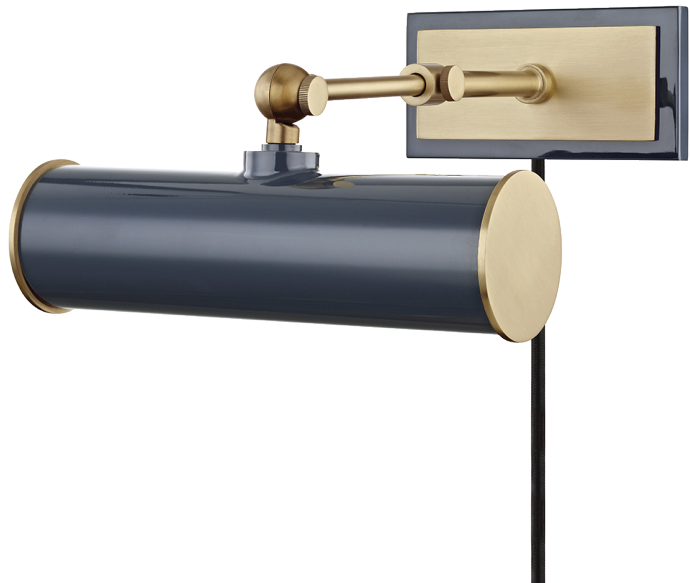

# HOLLY

HL263201-AGB/NVY

---

## FINISHES

---

AGED BRASS (AGB)

Aged Brass/navy (AGB/NVY)

Aged Brass/soft Off White (AGB/WH)

AGED BRASS/OLD BRONZE (AOB)

## DIMENSIONS

---

Height: 4.75"

Width/Diameter: 8.25"

Canopy/Backplate: 0"

Hanging Type:

Product Weight: 3lb

## GLASS

---

Attachment: Screw

Glass 1: Steel

Glass 2: