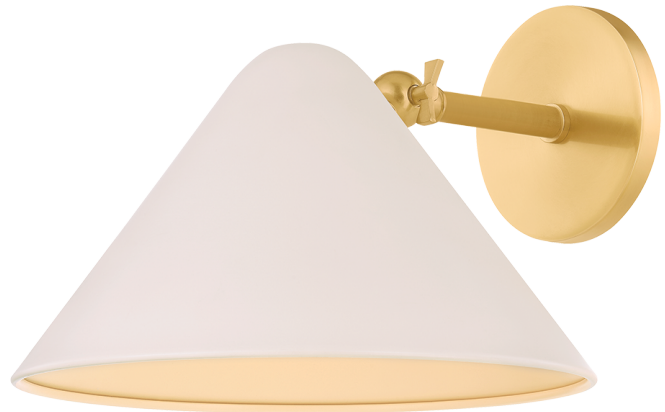

SONJA

H993101-AGB/SBQ

Mid-century themes meet modern design simplicity in the Sonja family. The rounded tops, rolled edges, and Soft Bisque finish of the shades make for approachable geometric fixtures with many applications. Whether as a sprawling, close-to-ceiling 3-light chandelier, or a compact 1-light sconce, Sonja creates a serene lighting experience.

FINISHES

Aged Brass/Soft Bisque (AGB/SBQ)

DIMENSIONS

Height: 8.25"

Width/Diameter: 10.5"

Length: "

Minimum Height: "

Maximum Height: "

Canopy/Backplate: 4.75"

Hanging Type:

Product Weight: 4.25lb

GLASS

Attachment:

Glass 1: Steel

Glass 2:

LAMPING