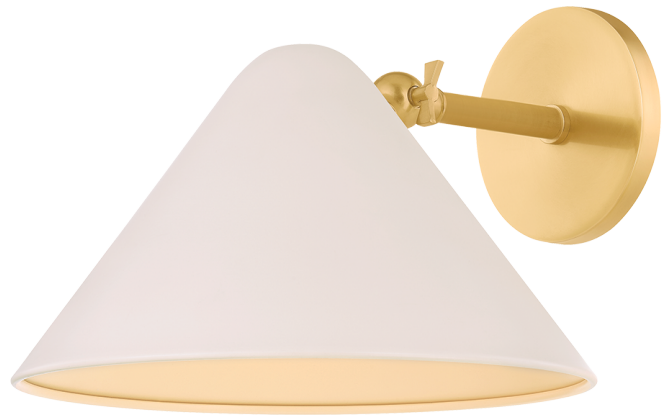

SONJA

H993101-AGB/SBQ

Mid-century themes meet modern design simplicity in the Sonja family. The rounded tops, rolled edges, and Soft Bisque finish of the shades make for approachable geometric fixtures with many applications. Whether as a sprawling, close-to-ceiling 3-light chandelier, or a compact 1-light sconce, Sonja creates a serene lighting experience.

FINISHES

Aged Brass/Soft Bisque (AGB/SBQ)

DIMENSIONS

Height: 8.25"

Width/Diameter: 10.5"

Length: "

Minimum Height: "

Maximum Height: "

Canopy/Backplate: 4.75"

Hanging Type:

Product Weight: 4.25lb

GLASS

Attachment:

Glass 1: Steel

Glass 2:

LAMPING

Bulb 1

Bulb Included: No

Socket: E26 Medium Base

Bulb: G25 • 1 • 15 Watt Max

Voltage: 120

UL Rating: UL Damp

Gem Box: Not Required

SHIPPING