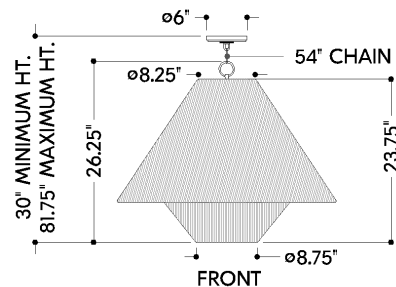

FINISHES

AGED BRASS

DIMENSIONS / SPECS

Height: 26.25"
Width/Diameter: 32"
Minimum Height: 30"
Maximum Height: 81.75"
Canopy/Backplate: 6"
Hanging Type: 54" Chain
Product Weight: 15.5lb
Canopy/Backplate Shape: Round
Sloped Ceiling Compatible: Yes
Living Finish: No
Uplight Only: No

Shade 1: Natural Woven
Shade 1 Finish: Cotton String
Shade 1 Top Width: 8.25"
Shade 1 Bottom L/W: 0" / 32"
Shade 1 Height: 18"
Shade 2: Natural Woven
Shade 2 Finish: Cotton String
Shade 2 Top Width: 24.75"
Shade 2 Bottom L/W: 0" / 8.75"
Shade 2 Height: 14.5"

ELECTRICAL

Bulb 1

Bulb Included: No
Socket: E26 Medium Base
Bulb Type: G40
Max Wattage: 25
Bulb Quantity: 1
Wire Length: 120"
Cord Type: SPT-1 SILVER W/ TINNED GROUND WIRE
Gem Box Required (2"x3"): No
Dark Sky: No

SHIPPING

Carton 1: 35" x 35" x 25"
Carton 1 Weight: 16lb
Shipping Method: Truck Only
Country of Origin: VN

HUDSON VALLEY
LIGHTING GROUP