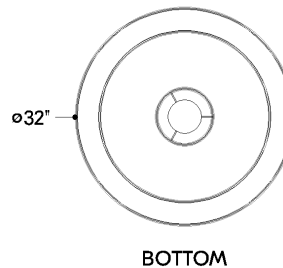

ELEANOR

H988701L-AGB

To create the casual elegance of the Eleanor pendant, two light and airy string shades are nested around a central light source. The overlapping of the conical shades creates a subtle moire effect, adding depth to the dynamic silhouette. Suspended by a simple, yet refined Aged Brass chain, Eleanor is perfect over a dining table or in a bedroom.

FINISHES

AGED BRASS

DIMENSIONS / SPECS

Height: 26.25"
Width/Diameter: 32"
Minimum Height: 30"
Maximum Height: 81.75"
Canopy/Backplate: 6"
Hanging Type: 54" Chain
Product Weight: 15.5lb
Canopy/Backplate Shape: Round
Sloped Ceiling Compatible: Yes
Living Finish: No
Uplight Only: No

Shade 1: Natural Woven
Shade 1 Finish: Cotton String
Shade 1 Top Width: 8.25"
Shade 1 Bottom L/W: 0" / 32"
Shade 1 Height: 18"
Shade 2: Natural Woven
Shade 2 Finish: Cotton String
Shade 2 Top Width: 24.75"
Shade 2 Bottom L/W: 0" / 8.75"
Shade 2 Height: 14.5"

ELECTRICAL

Bulb 1

Bulb Included: No
Socket: E26 Medium Base
Bulb Type: G40
Max Wattage: 25
Bulb Quantity: 1
Wire Length: 120"
Cord Type: SPT-1 SILVER W/ TINNED GROUND WIRE
Gem Box Required (2"x3"): No
Dark Sky: No

SHIPPING

Carton 1: 35" x 35" x 25"
Carton 1 Weight: 16lb
Shipping Method: Truck Only
Country of Origin: VN

HUDSON VALLEY
LIGHTING GROUP