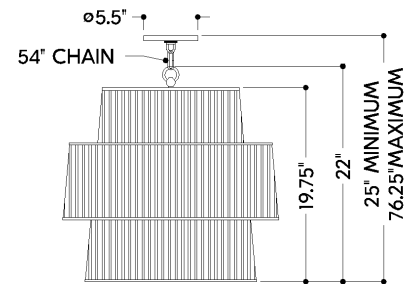

FINISHES

AGED BRASS

DIMENSIONS

Height: 22"
Width/Diameter: 22"
Minimum Height: 25"
Maximum Height: 76.25"
Canopy/Backplate: 5.5"
Hanging Type: 54" Chain
Product Weight: 7.05lb
Canopy/Backplate Shape: Round
Sloped Ceiling Compatible: Yes
Living Finish: No
Uplight Only: Yes

Shade

Shade 1: Textile
Shade 1 Finish: White Linen
Shade 1 Top Width: 14"
Shade 1 Bottom L/W: 0" / 17.5"
Shade 1 Height: 19.75"
Shade 2: Textile
Shade 2 Finish: White Linen
Shade 2 Top Width: 20.75"
Shade 2 Bottom L/W: 0" / 22"
Shade 2 Height: 7.75"

ELECTRICAL

Bulb 1

Bulb Included: No
Socket: E26 Medium Base
Bulb Type: A21
Max Wattage: 25
Bulb Quantity: 1
Wire Length: 120"
Cord Type: SPT-1 SILVER W/ TINNED GROUND WIRE
Gem Box Required (2"x3"): No
Dark Sky: No

SHIPPING

Carton 1: 25" x 25" x 23"
Carton 1 Weight: 13lb
Shipping Method: Ground
Country of Origin: VN

FRONT

BOTTOM