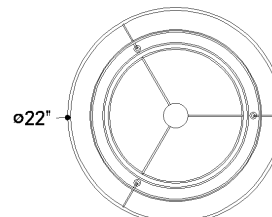

FINISHES

AGED BRASS

DIMENSIONS

Height: 22"
Width/Diameter: 22"
Minimum Height: 25"
Maximum Height: 76.25"
Canopy/Backplate: 5.5"
Hanging Type: 54" Chain
Product Weight: 7.05lb
Canopy/Backplate Shape: Round
Sloped Ceiling Compatible: Yes
Living Finish: No
Uplight Only: Yes

Shade

Shade 1: Textile
Shade 1 Finish: White Linen
Shade 1 Top Width: 14"
Shade 1 Bottom L/W: 0" / 17.5"
Shade 1 Height: 19.75"
Shade 2: Textile
Shade 2 Finish: White Linen
Shade 2 Top Width: 20.75"
Shade 2 Bottom L/W: 0" / 22"
Shade 2 Height: 7.75"

ELECTRICAL

Bulb 1

Bulb Included: No
Socket: E26 Medium Base
Bulb Type: A21
Max Wattage: 25
Bulb Quantity: 1
Wire Length: 120"
Cord Type: SPT-1 SILVER W/ TINNED GROUND WIRE
Gem Box Required (2"x3"): No
Dark Sky: No

SHIPPING

Carton 1: 25" x 25" x 23"
Carton 1 Weight: 13lb
Shipping Method: Ground
Country of Origin: VN

FRONT

BOTTOM