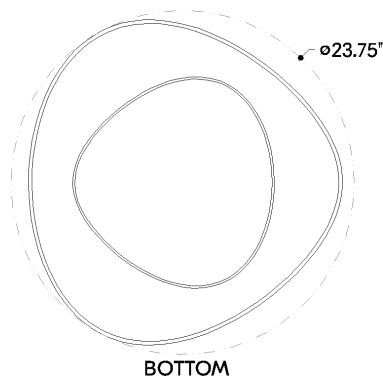

*Due to the one-of-a-kind nature of the medium, exact colors and patterns may vary slightly from the image shown.

FINISHES

AGED BRASS

Coastal Suitable Finish (EPM): No

DIMENSIONS

Height: 8.75"

Width/Diameter: 22.5"

Canopy/Backplate: 4.75"

Product Weight: 6.6lb

Canopy/Backplate Shape: Round

Sloped Ceiling Compatible: No

Living Finish: No

Uplight Only: Yes

Shade

Shade 1: Natural Woven

Shade 1 Finish: Light Natural Wicker

Shade 1 Bottom L/W: 0" / 14.25"

Shade 1 Height: 2.25"

Shade 2: Natural Woven

Shade 2 Finish: Light Natural Wicker

Shade 2 Bottom L/W: 0" / 22.5"

Shade 2 Height: 2.25"

ELECTRICAL

Cord Type: B & W TEFLON W/ GROUND WIRE

Gem Box Required (2"x3"): No

Dark Sky: No

SHIPPING

Carton 1: 24" x 24" x 11"

Carton 1 Weight: 11lb

Shipping Method: Ground

Country of Origin: VN