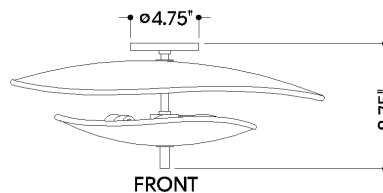

*Due to the one-of-a-kind nature of the medium, exact colors and patterns may vary slightly from the image shown.

FINISHES

AGED BRASS

Coastal Suitable Finish (EPM): No

DIMENSIONS

Height: 8.75"

Width/Diameter: 22.5"

Canopy/Backplate: 4.75"

Product Weight: 6.6lb

Canopy/Backplate Shape: Round

Sloped Ceiling Compatible: No

Living Finish: No

Uplight Only: Yes

Shade

Shade 1: Natural Woven

Shade 1 Finish: Light Natural Wicker

Shade 1 Bottom L/W: 0" / 14.25"

Shade 1 Height: 2.25"

Shade 2: Natural Woven

Shade 2 Finish: Light Natural Wicker

Shade 2 Bottom L/W: 0" / 22.5"

Shade 2 Height: 2.25"

ELECTRICAL

Cord Type: B & W TEFLON W/ GROUND WIRE

Gem Box Required (2"x3"): No

Dark Sky: No

SHIPPING

Carton 1: 24" x 24" x 11"

Carton 1 Weight: 11lb

Shipping Method: Ground

Country of Origin: VN